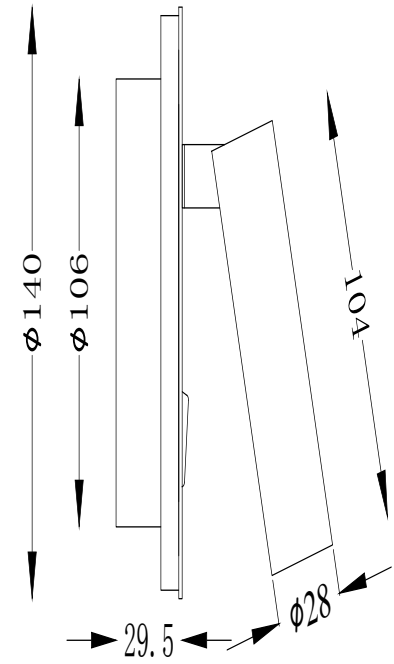

Instruction

C176-WL-01-6W-W

MAX 9W
540 Lumen

Model: C176-WL-01-6W-W
Collection: Ceiling & Wall
Series: los 176

Wall Lamps