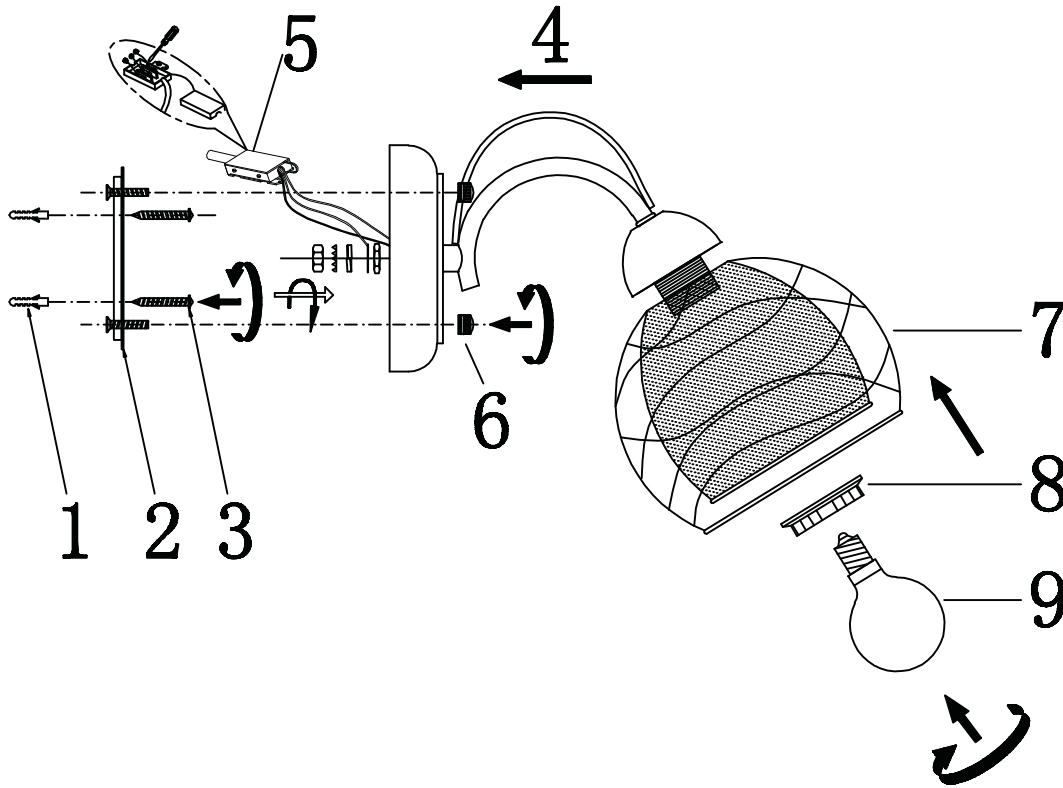

# INSTRUCTION

MODEL: FR5052-WL-01-W

1 x E27 (60W)

FREYA-LIGHT.COM