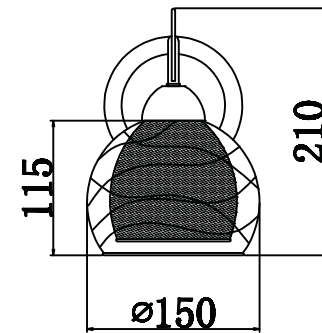

# INSTRUCTION

MODEL: FR5052-WL-01-W

1 x E27 (60W)

FREYA-LIGHT.COM