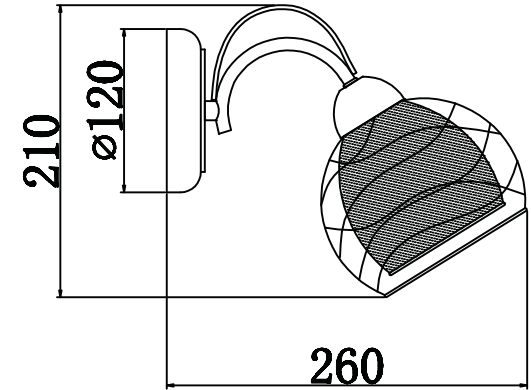

# INSTRUCTION

MODEL: FR5052-WL-01-W

1 x E27 (60W)

FREYA-LIGHT.COM