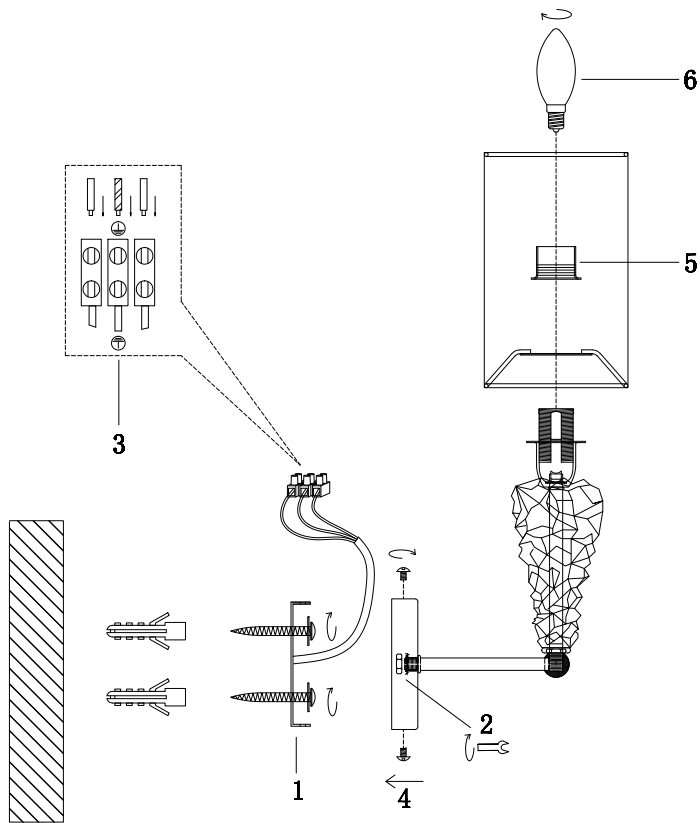

FREYA
TRADITION OF QUALITY

Instruction

FR2687WL-01G

1 x E14 (40W)

Model: FR2687WL-01G
Series: Vilena

Wall Lamps