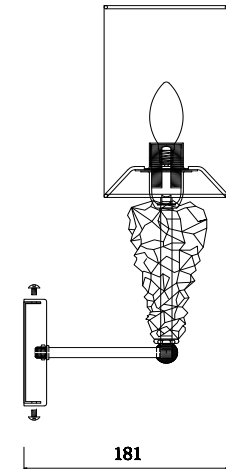

FREYA
TRADITION OF QUALITY

Instruction

FR2687WL-01G

1 x E14 (40W)

Model: FR2687WL-01G
Series: Vilena

Wall Lamps