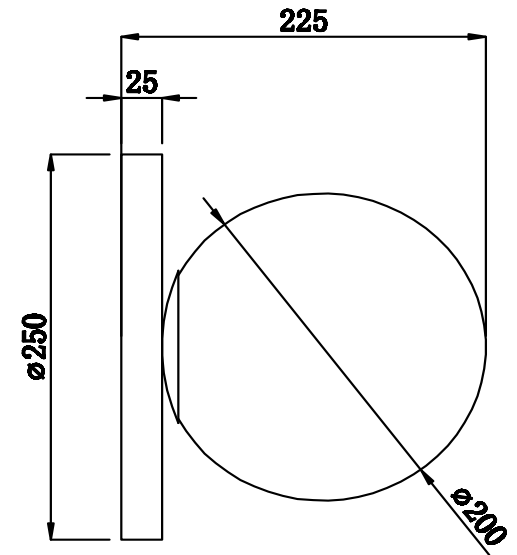

FREYA
TRADITION OF QUALITY

Instruction

FR5125WL-01BS

1 x E14 (40W)

Model: FR5125WL-01BS
Collection: Modern
Series: Zelda

Wall Lamps