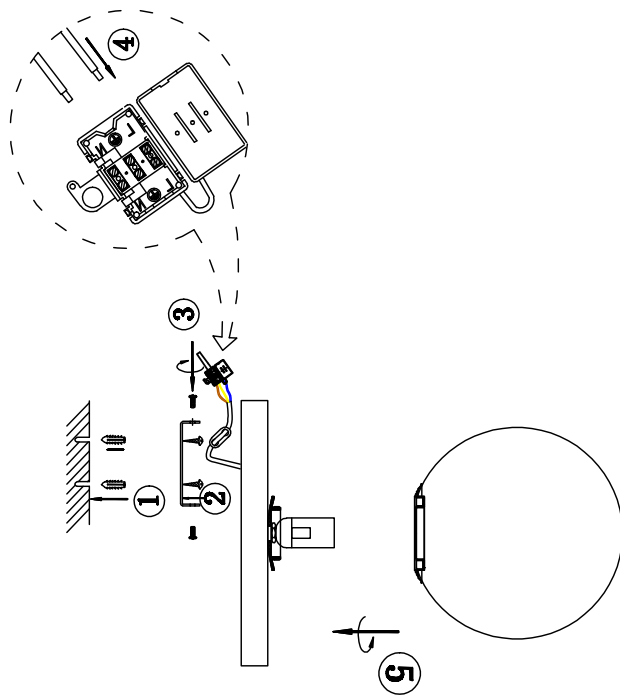

FREYA
TRADITION OF QUALITY

Instruction

FR5125WL-01BS

1 x E14 (40W)

Model: FR5125WL-01BS
Collection: Modern
Series: Zelda

Wall Lamps