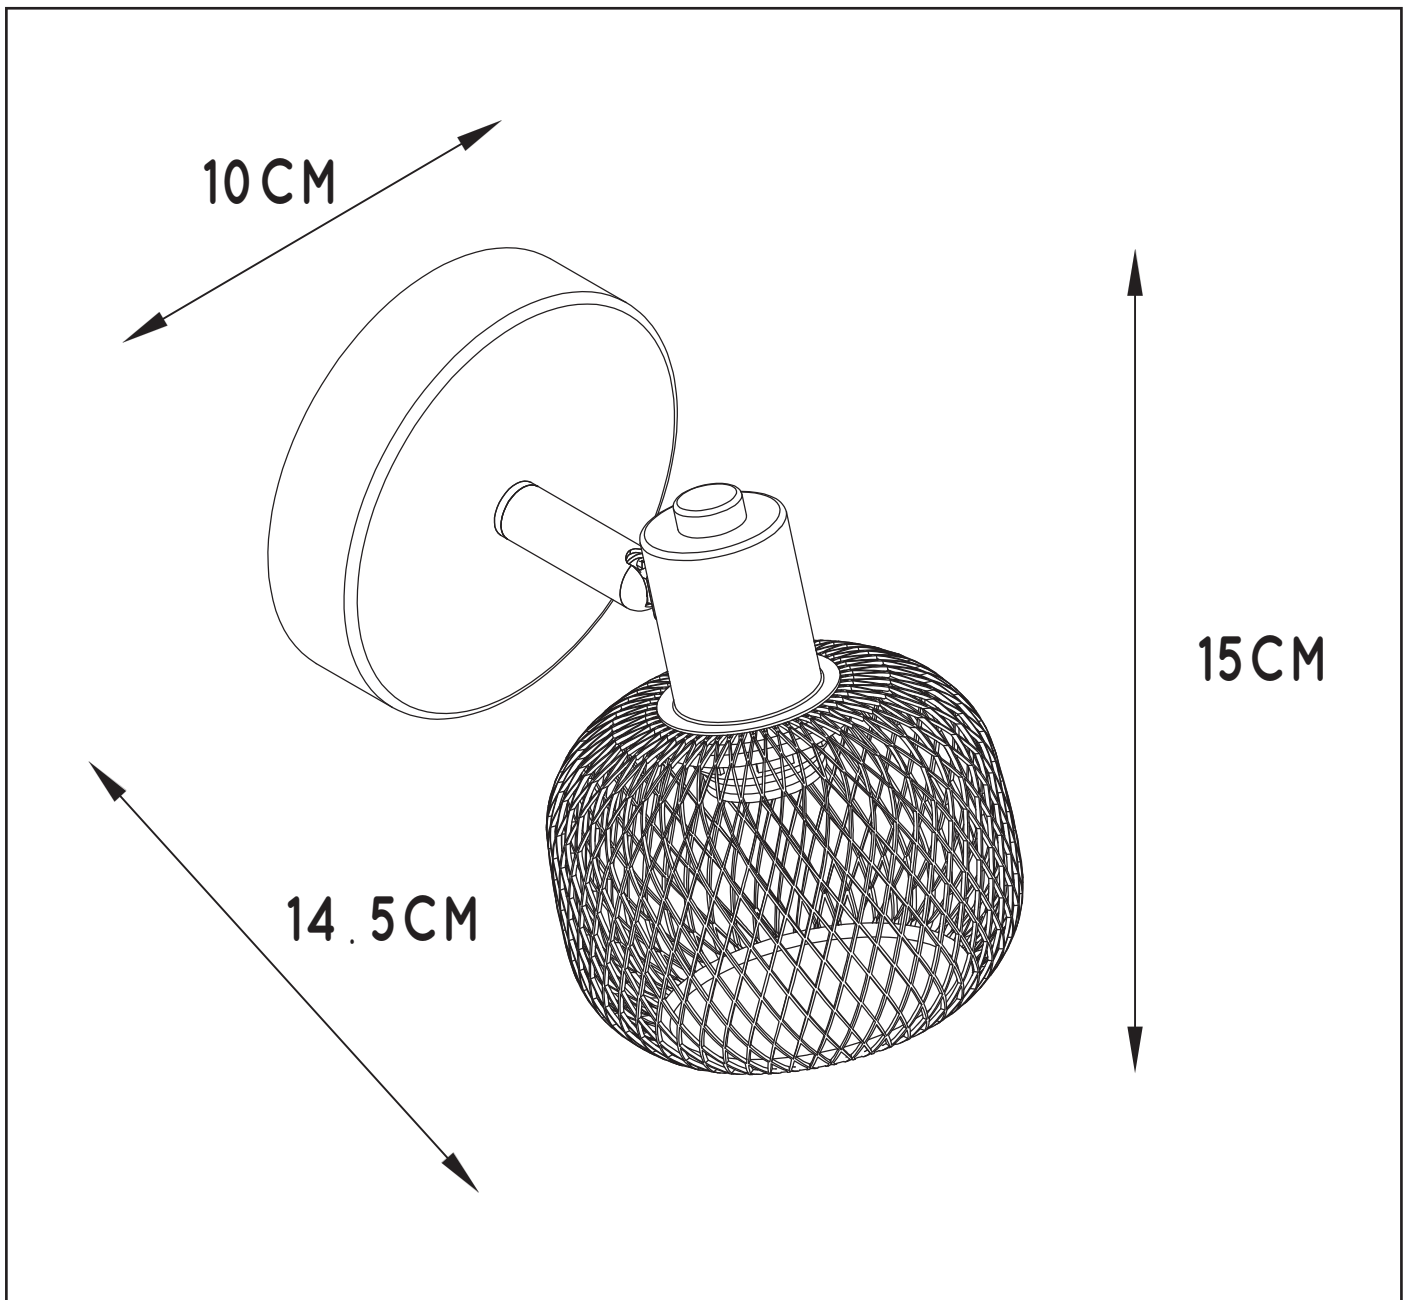

**RECOMMENDED LUCIDE
LIGHT SOURCE**

49046/03/62
Light source dimmable : Yes
Light source incl. : No

General

Dimensions LxWxH : 14.5cm x 10cm x 15 cm
Heigth minimum : -
Heigth maximum : 15 cm
Dimensions shade LxWxH : $\phi 10 * H 7.5$
Main material : Metal
Ceiling rose material : Metal
Color : black
Style : Retro
Shape : Round
Weight : 0.24Kg
Warranty : 2 years

Product specifications

Dimmable : Yes
Light direction : around
Adjustable in height : No
(Before Installation)
Directional : rotatable and tiltable
Cable :
Cable length : -
Sensor : Without Sensor
Control : Light Switch Control
IP-Class : 20
Electric class : 1
Light source including ? : No
Lamp socket : E14
Light source number : 1
Power requirements : 220-240V~50Hz
Bulb type & maximum wattage : E14 Max 25W

For more specifications of this product please visit
www.lucide.com

MAREN

Item number :77978/01/30

EAN code :5411212771070

LUCIDE

INSTALLATION DRAWING SPECIFICATIONS