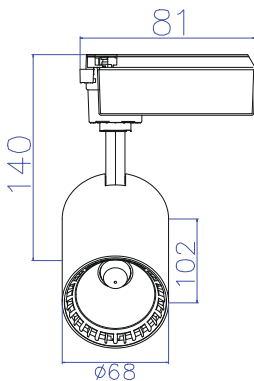

# LED TRACKLIGHT

Product&amp;Family Code: 018 020 0010

**LYON-10**

White  
 Black

## Technical Data

Voltage (V)	100-240V
Product Wattage (W)	10
Equivalence with incandescent lamp(W)	80
Colour Render Index (Ra)	>Ra80
Colour Temperature (K)	4200K
Materials	Aluminium Die Casting
Protection Class	II
Dimmable	No
EEI	A to A++
Warm-up time up to 60 %of the full light output	Instant Full Light
Luminous Flux (lm)	650
Luminous Efficacy (lm/W)	65
Rated Life (hrs) ⌚	30.000
IP Rating	20
Power Factor	>0.5
Beam Angle	24°
Starting Time	<0.2s
Number of ON-OFF cycling	x20000

## Technical Drawing