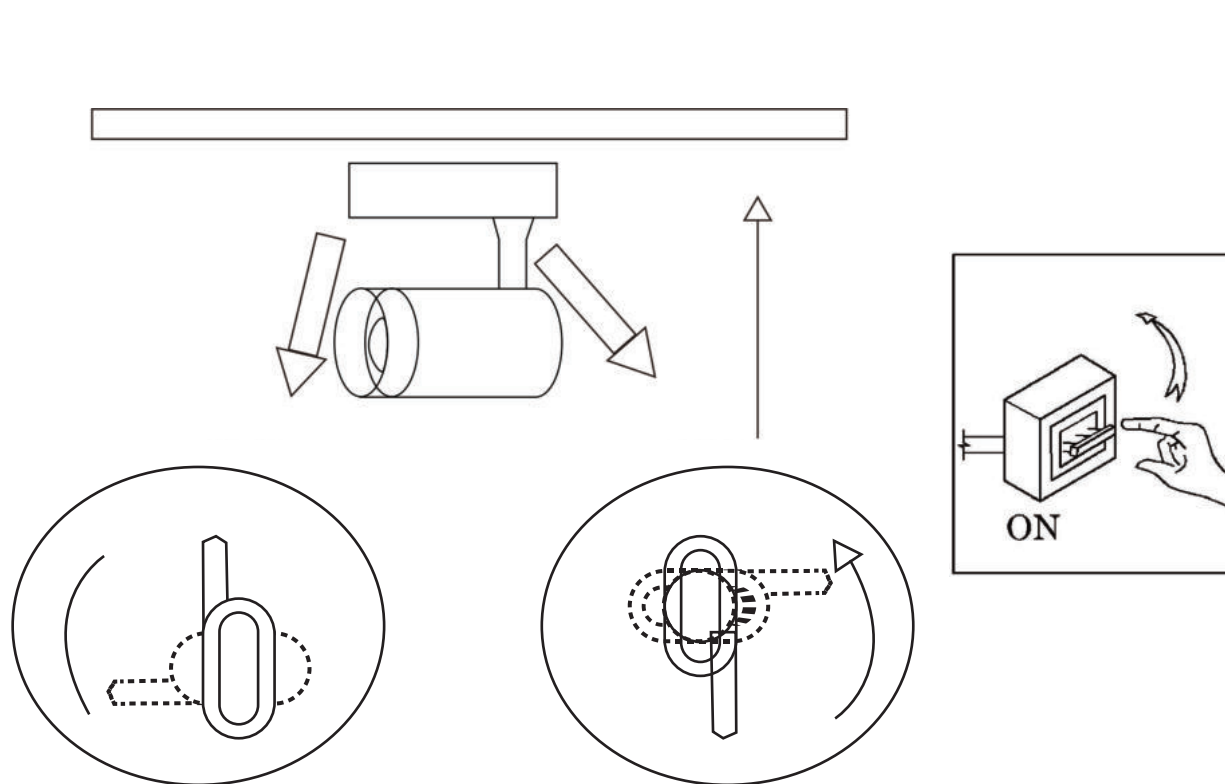

ASSEMBLY INSTRUCTION / ИНСТРУКЦИЯ

A1710PL-1BK	A1720PL-1BK	A1730PL-1BK	A1613PL-1BK	A1640PL-1BK	A2324PL-1BK
A1710PL-1WH	A1720PL-1WH	A1730PL-1WH	A1613PL-1WH	A1640PL-1WH	A2324PL-1WH
A2310PL-1BK	A2320PL-1BK	A2330PL-1BK	A1632PL-1BK	A2315PL-1BK	
A2310PL-1WH	A2320PL-1WH	A2330PL-1WH	A1632PL-1WH	A2315PL-1WH	
A1711PL-1BK	A1721PL-1BK	A1731PL-1BK			
A1711PL-1WH	A1721PL-1WH	A1731PL-1WH			
A2311PL-1BK	A2321PL-1BK	A2331PL-1BK			
A2311PL-1WH	A2321PL-1WH	A2331PL-1WH			

Warning:

1. Turn off the main power at the circuit breaker before installing in order to prevent possible shock;
2. Don't exceed the rated voltage 230V;
3. Don't install on haven't finished ceiling and loose wood ceiling;
4. Do not use corrosive liquids to clean fixture such as acid, and alkaline liquids. Please use soft cloth when cleaning.