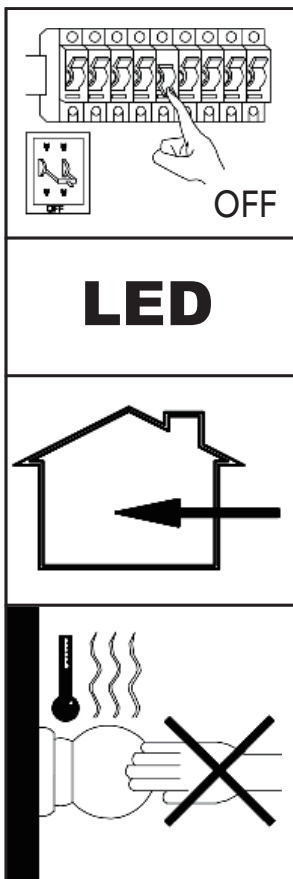

ASSEMBLY INSTRUCTION / ИНСТРУКЦИЯ

A1710PL-1BK	A1720PL-1BK	A1730PL-1BK	A1613PL-1BK	A1640PL-1BK	A2324PL-1BK
A1710PL-1WH	A1720PL-1WH	A1730PL-1WH	A1613PL-1WH	A1640PL-1WH	A2324PL-1WH
A2310PL-1BK	A2320PL-1BK	A2330PL-1BK	A1632PL-1BK	A2315PL-1BK	
A2310PL-1WH	A2320PL-1WH	A2330PL-1WH	A1632PL-1WH	A2315PL-1WH	
A1711PL-1BK	A1721PL-1BK	A1731PL-1BK			
A1711PL-1WH	A1721PL-1WH	A1731PL-1WH			
A2311PL-1BK	A2321PL-1BK	A2331PL-1BK			
A2311PL-1WH	A2321PL-1WH	A2331PL-1WH			

Warning:

1. Turn off the main power at the circuit breaker before installing in order to prevent possible shock;
2. Don't exceed the rated voltage 230V;
3. Don't install on haven't finished ceiling and loose wood ceiling;
4. Do not use corrosive liquids to clean fixture such as acid, and alkaline liquids. Please use soft cloth when cleaning.