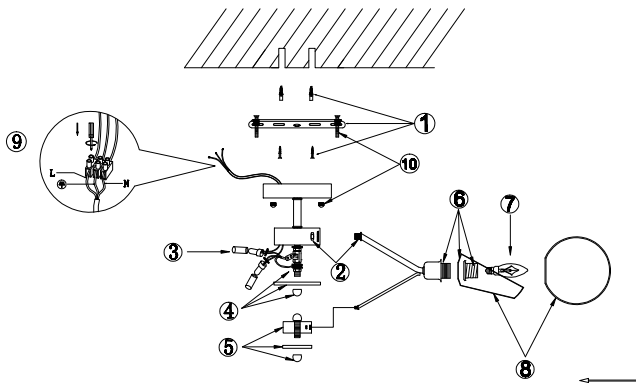

# Instruction

FR5009CL-05CH

5 x E14 (60W)

Model: FR5009CL-05CH  
Series: Silvia

Ceiling Lamps