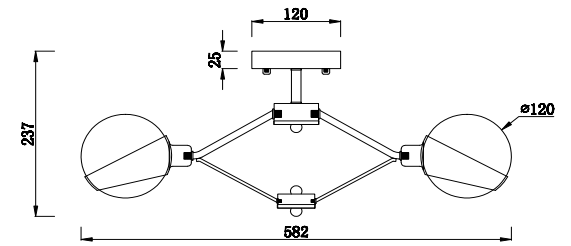

# Instruction

FR5009CL-05CH

5 x E14 (60W)

Model: FR5009CL-05CH  
Series: Silvia

Ceiling Lamps