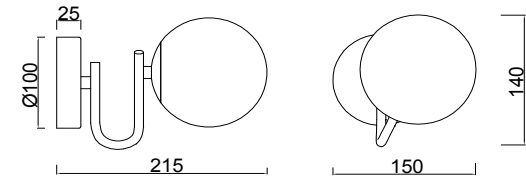

FREYA
TRADITION OF QUALITY

Instruction

FR5013WL-01CH

1 x E14 (40W)

Model: FR5013WL-01CH
Collection: Modern
Series: Ivonne

Wall Lamps