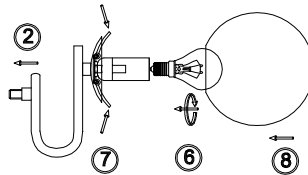

FREYA
TRADITION OF QUALITY

Instruction

FR5013WL-01CH

1 x E14 (40W)

Model: FR5013WL-01CH
Collection: Modern
Series: Ivonne

Wall Lamps