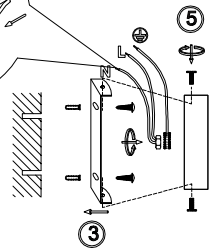

FREYA
TRADITION OF QUALITY

Instruction

FR5013WL-01CH

1 x E14 (40W)

Model: FR5013WL-01CH
Collection: Modern
Series: Ivonne

Wall Lamps