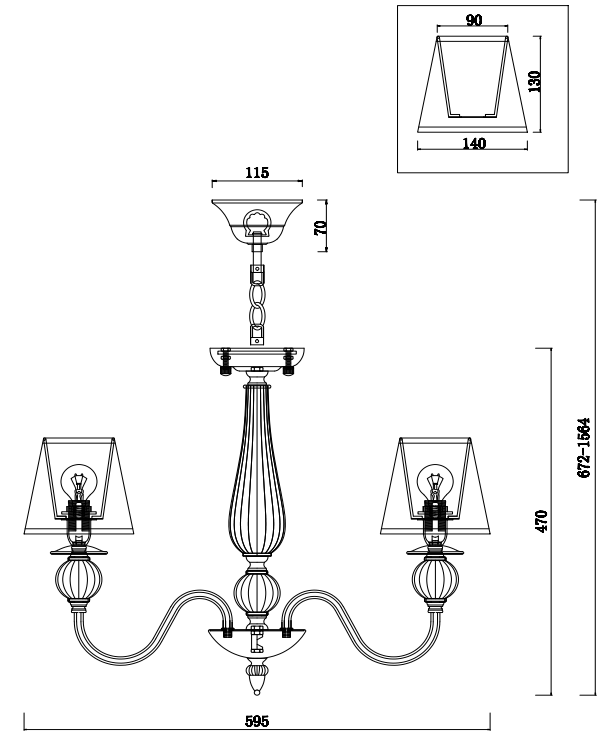

FREYA
TRADITION OF QUALITY

Instruction

FR2685PL-05BZ

5 x E14 (40W)

Model: FR2685PL-05BZ

Series: Inessa

Ceiling Lamps