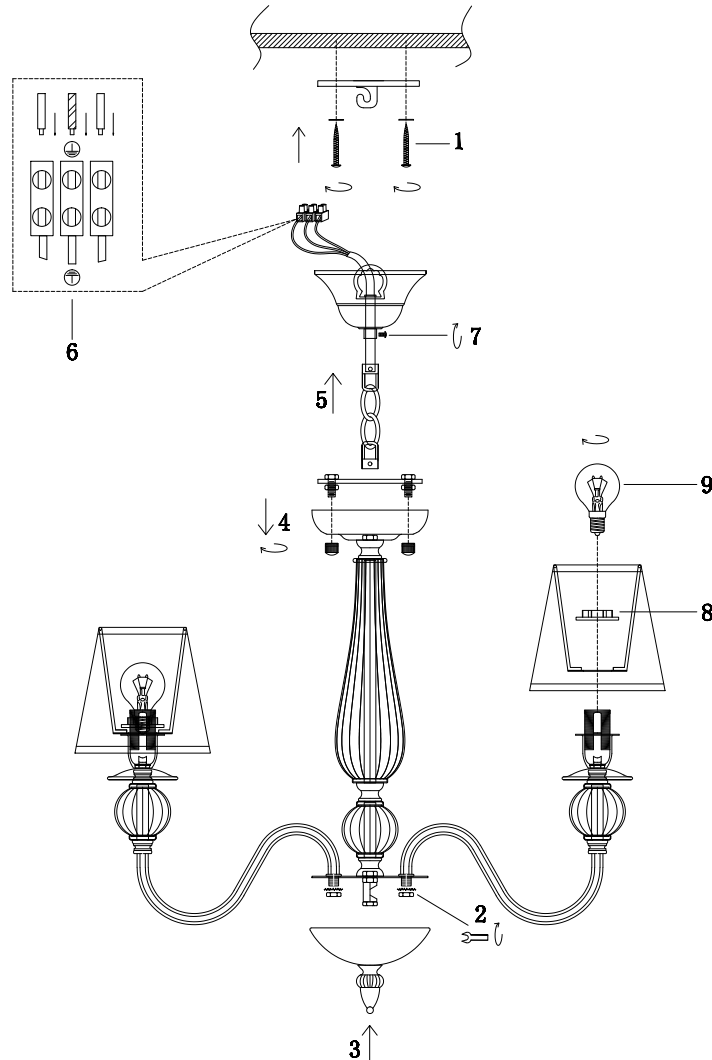

FREYA
TRADITION OF QUALITY

Instruction

FR2685PL-05BZ

5 x E14 (40W)

Model: FR2685PL-05BZ

Series: Inessa

Ceiling Lamps