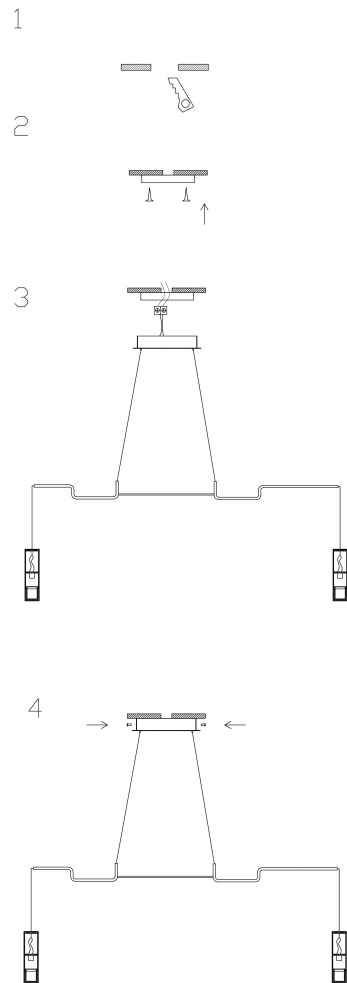

# Instruction

MOD035PL-12B

12 x G9 (6W)

Recommended to use with LED bulbs

Model: MOD035PL-12B

Collection: Technical

Series: Davida

Pendant Lamps