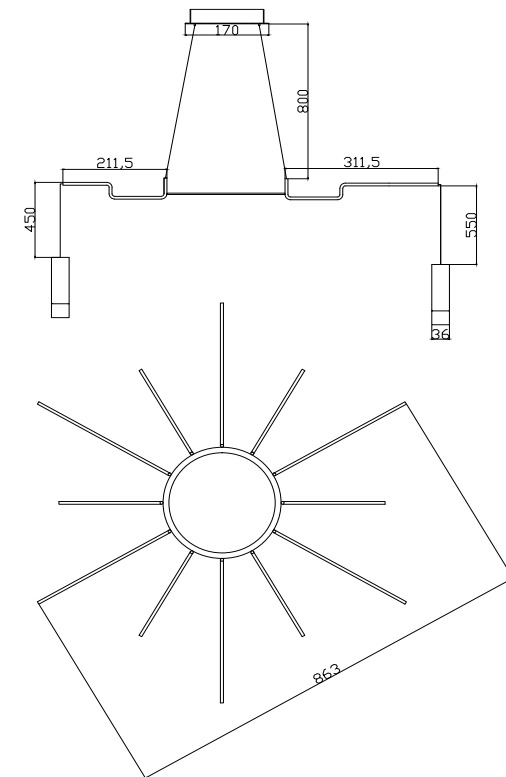

# Instruction

MOD035PL-12B

12 x G9 (6W)

Recommended to use with LED bulbs

Model: MOD035PL-12B

Collection: Technical

Series: Davida

Pendant Lamps