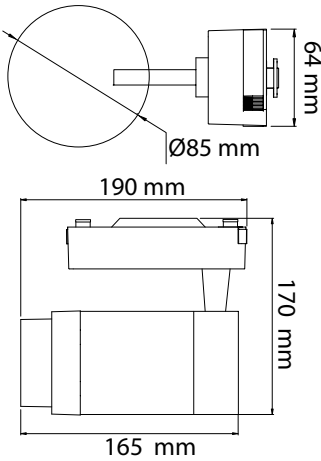

LED TRACKLIGHT

Product&Family Code: 018 019 0030

MONACO-30

White
Black

Technical Drawing

Technical Data	
Voltage (V)	100-240V
Product Wattage (W)	30
Equivalence with incandescent lamp(W)	240
Colour Render Index (Ra)	>Ra80
Colour Temperature (K)	4200K
Materials	Aluminium
Protection Class	II
Dimmable	No
EEI	A to A ⁺⁺
Warm-up time up to 60 %of the full light output	Instant Full Light
Luminous Flux (lm)	2250
Luminous Efficacy (lm/W)	75
Rated Life (hrs) ⌚	40.000
IP Rating	20
Power Factor	>0.5
Beam Angle	15° - 60°
Starting Time	<0.2s
Number of ON-OFF cycling	x20.000