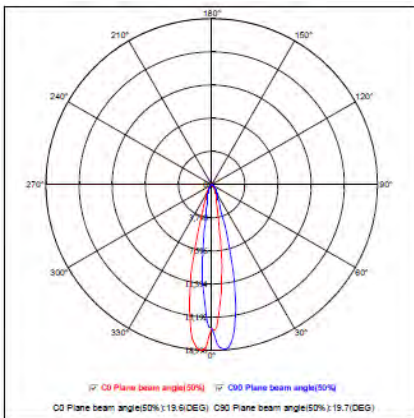

LED TRACKLIGHT

Product&Family Code: 018 019 0030

MONACO-30

White
Black

Technical Drawing

Technical Data	
Voltage (V)	100-240V
Product Wattage (W)	30
Equivalence with incandescent lamp(W)	240
Colour Render Index (Ra)	>Ra80
Colour Temperature (K)	4200K
Materials	Aluminium
Protection Class	II
Dimmable	No
EEI	A to A ⁺⁺
Warm-up time up to 60 %of the full light output	Instant Full Light
Luminous Flux (lm)	2250
Luminous Efficacy (lm/W)	75
Rated Life (hrs) ⌚	40.000
IP Rating	20
Power Factor	>0.5
Beam Angle	15° - 60°
Starting Time	<0.2s
Number of ON-OFF cycling	x20.000