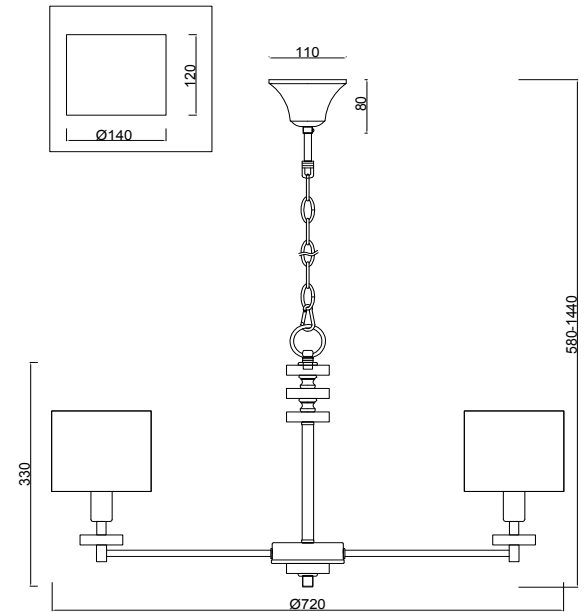

FREYA
TRADITION OF QUALITY

Instruction

FR5015PL-08G

8 x E14 (40W)

Model: FR5015PL-08G

Series: Tiana

Ceiling Lamps