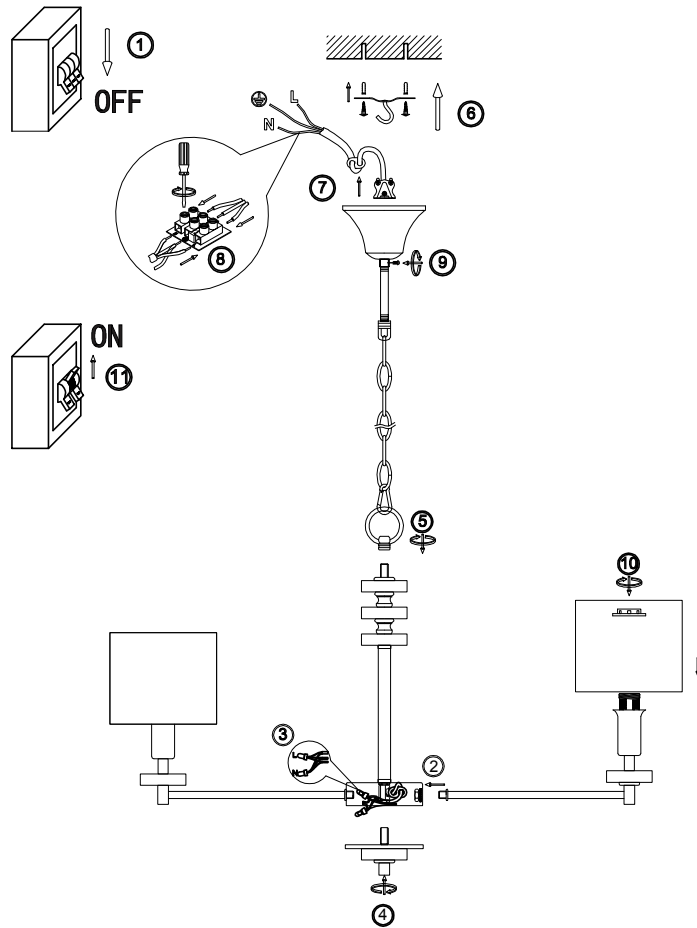

FREYA
TRADITION OF QUALITY

Instruction

FR5015PL-08G

8 x E14 (40W)

Model: FR5015PL-08G

Series: Tiana

Ceiling Lamps