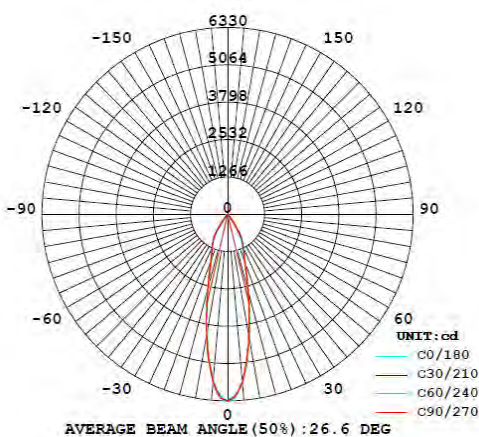

## Technical Drawing

## Photometric Diagram

## Technical Data

Voltage (V)	180-240V
Product Wattage (W)	30
Equivalence with incandescent lamp(W)	240
Colour Render Index (Ra)	>Ra80
Colour Temperature (K)	4200K
Materials	Cast-Aluminium
Protection Class	II
Dimmable	No
EEI	A to A++
Warm-up time up to 60 %of the full light output	Instant Full Light
Luminous Flux (lm)	2000
Luminous Efficacy (lm/W)	67
Rated Life (hrs) ⌚	30.000
IP Rating	20
Power Factor	>0.5
Beam Angle	21°
Starting Time	<0.2s
Number of ON-OFF cycling	x20000