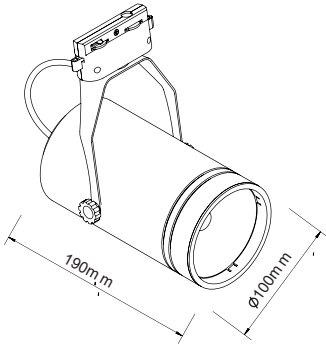

## Technical Drawing

## Technical Data

Voltage (V)	180-240V
Product Wattage (W)	30
Equivalence with incandescent lamp(W)	240
Colour Render Index (Ra)	>Ra80
Colour Temperature (K)	4200K
Materials	Cast-Aluminium
Protection Class	II
Dimmable	No
EEI	A to A++
Warm-up time up to 60 %of the full light output	Instant Full Light
Luminous Flux (lm)	2000
Luminous Efficacy (lm/W)	67
Rated Life (hrs) ⌚	30.000
IP Rating	20
Power Factor	>0.5
Beam Angle	21°
Starting Time	<0.2s
Number of ON-OFF cycling	x20000