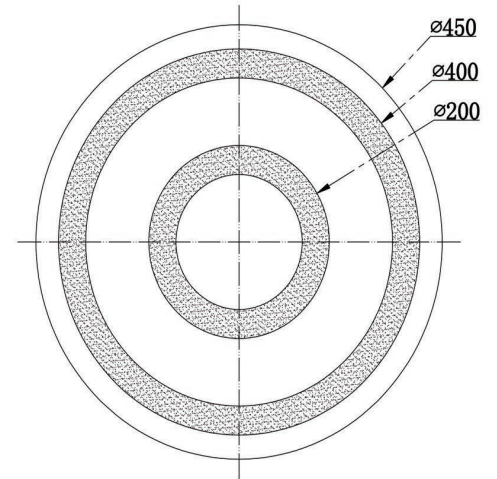

FREYA
TRADITION OF QUALITY

Instruction

FR6001CL-L33CH

MAX 33W
2500 Lumen

Model: FR6001CL-L33CH
Series: Caprice

Ceiling Lamps