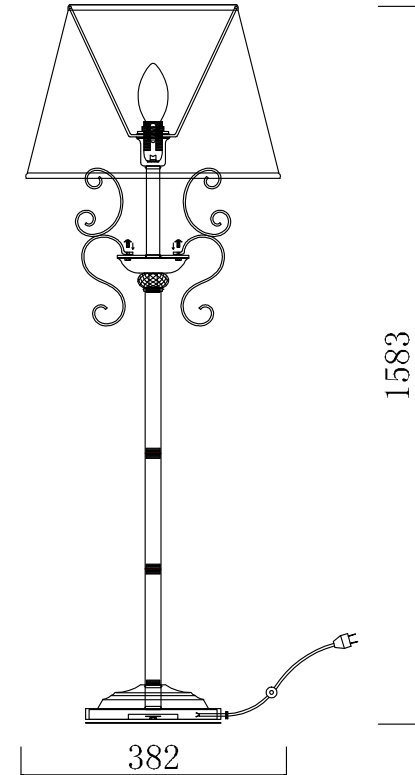

FREYA
TRADITION OF QUALITY

INSTRUCTION

Model: FR2405-FL-01-BZ
FLOOR LAMP

1 X E14 (40W)

FREYA-LIGHT.COM