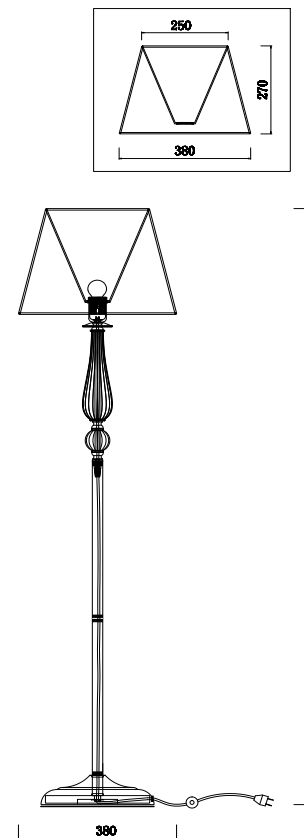

FREYA
TRADITION OF QUALITY

Instruction

FR2685FL-01BZ

1 x E14 (40W)

Model: FR2685FL-01BZ

Series: Inessa

Floor Lamps