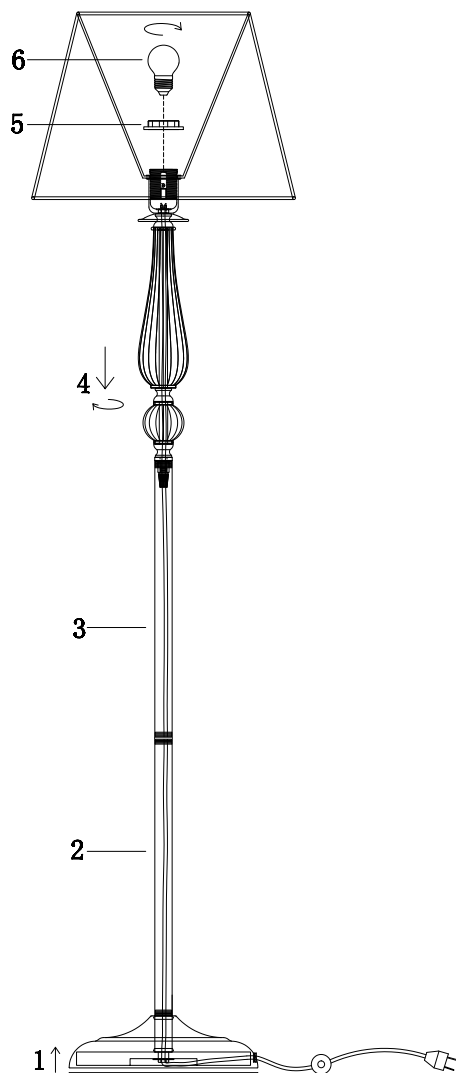

FREYA
TRADITION OF QUALITY

Instruction

FR2685FL-01BZ

1 x E14 (40W)

Model: FR2685FL-01BZ

Series: Inessa

Floor Lamps