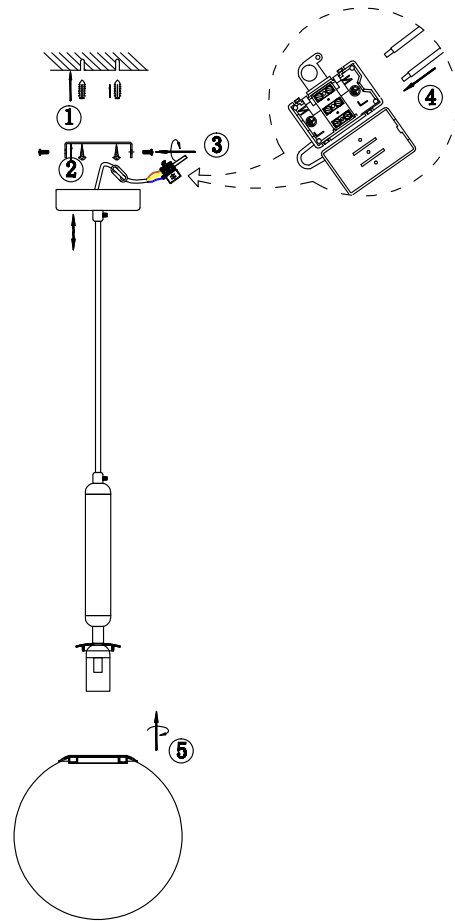

# Instruction

FR5125PL-01BS

1 x E14 (40W)

Model: FR5125PL-01BS  
Collection: Modern  
Series: Zelda

Pendant Lamps