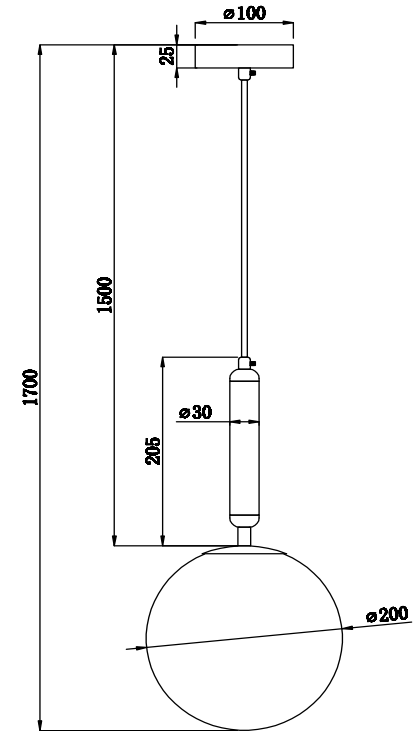

# Instruction

FR5125PL-01BS

1 x E14 (40W)

Model: FR5125PL-01BS  
Collection: Modern  
Series: Zelda

Pendant Lamps