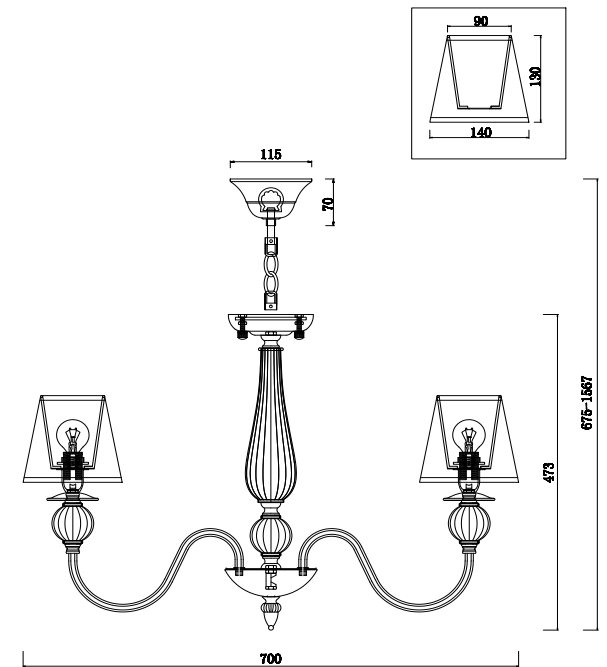

FREYA
TRADITION OF QUALITY

Instruction

FR2685PL-07BZ

7 x E14 (40W)

Model: FR2685PL-07BZ

Series: Inessa

Ceiling Lamps