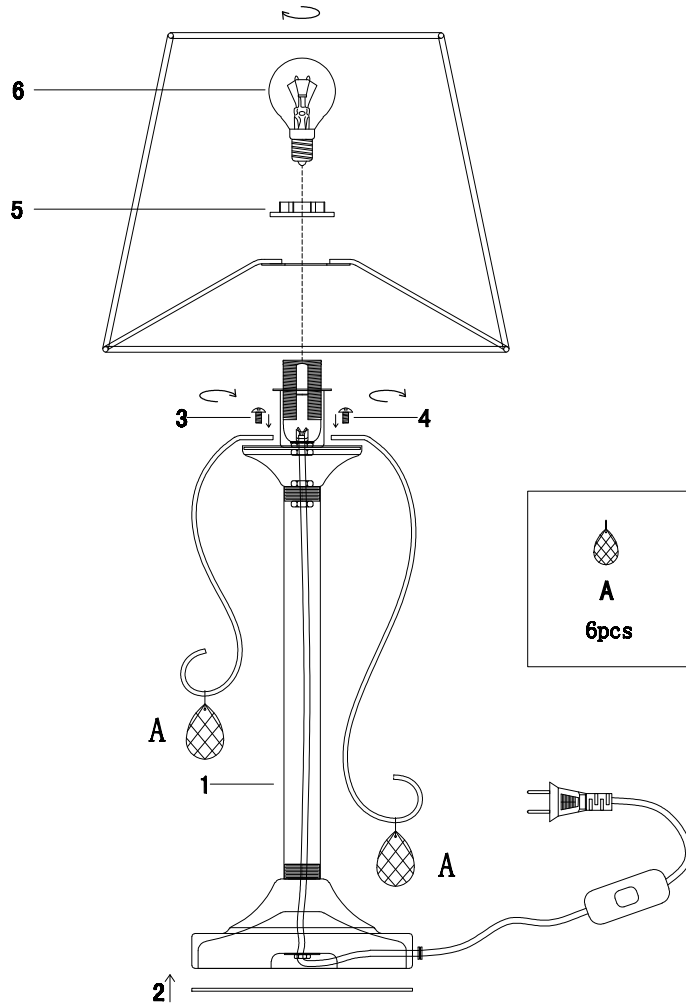

FREYA
TRADITION OF QUALITY

Instruction

FR2020-TL-01-BZ

1 x E14 (40W)

Table Lamps

Model: FR2020-TL-01-BZ
Series: Simone