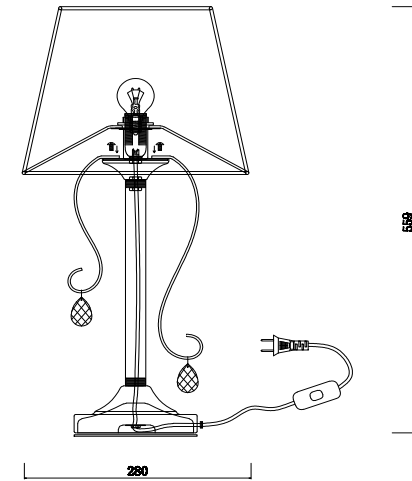

FREYA
TRADITION OF QUALITY

Instruction

FR2020-TL-01-BZ

1 x E14 (40W)

Table Lamps

Model: FR2020-TL-01-BZ
Series: Simone