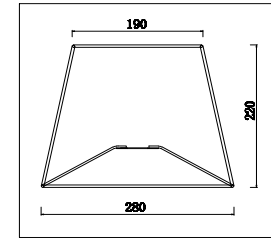

FREYA
TRADITION OF QUALITY

Instruction

FR2020-TL-01-BZ

1 x E14 (40W)

Table Lamps

Model: FR2020-TL-01-BZ
Series: Simone