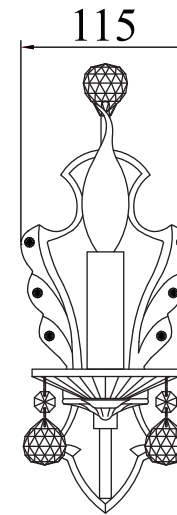

FREYA
TRADITION OF QUALITY

INSTRUCTION

MODEL: FR1130-WL-01-G
SCONCE

A - 5
B - 1
C - 1

1 x E14 (40w)

FREYA-LIGHT.COM