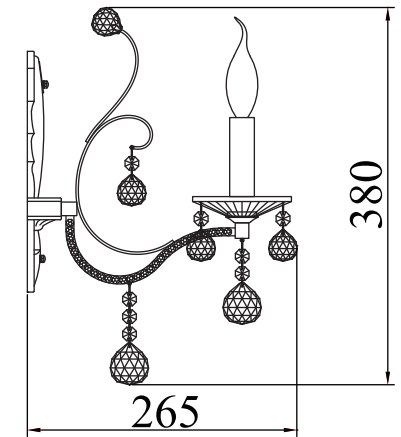

FREYA
TRADITION OF QUALITY

INSTRUCTION

MODEL: FR1130-WL-01-G
SCONCE

A - 5
B - 1
C - 1

1 x E14 (40w)

FREYA-LIGHT.COM