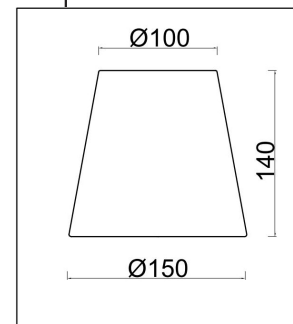

# Instruction

FR2027WL-01BS

OFF

ON

1xE14 40W

Model: FR2027WL-01BS  
Collection: Classic

Wall Lamps