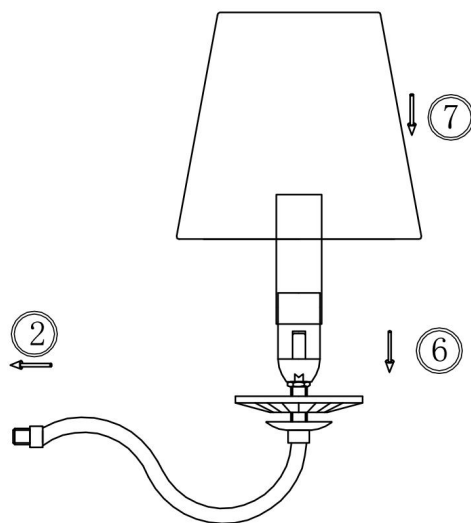

# Instruction

FR2027WL-01BS

OFF

ON

1xE14 40W

Model: FR2027WL-01BS  
Collection: Classic

Wall Lamps