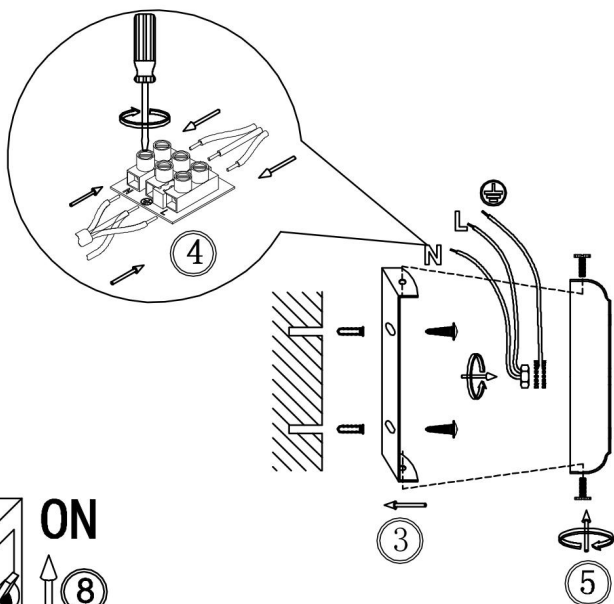

# Instruction

FR2027WL-01BS

OFF

ON

1xE14 40W

Model: FR2027WL-01BS  
Collection: Classic

Wall Lamps