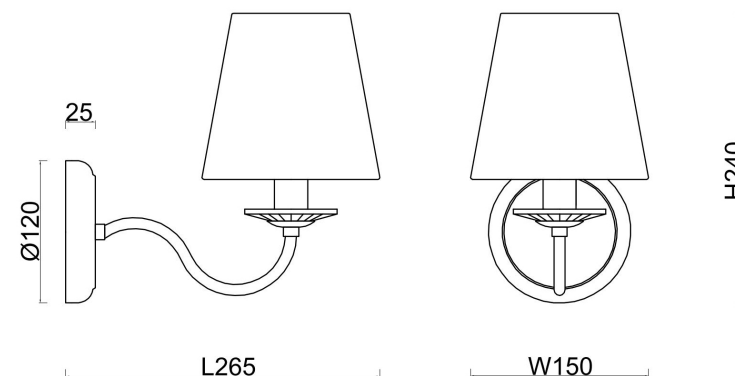

# Instruction

FR2027WL-01BS

OFF

ON

1xE14 40W

Model: FR2027WL-01BS  
Collection: Classic

Wall Lamps