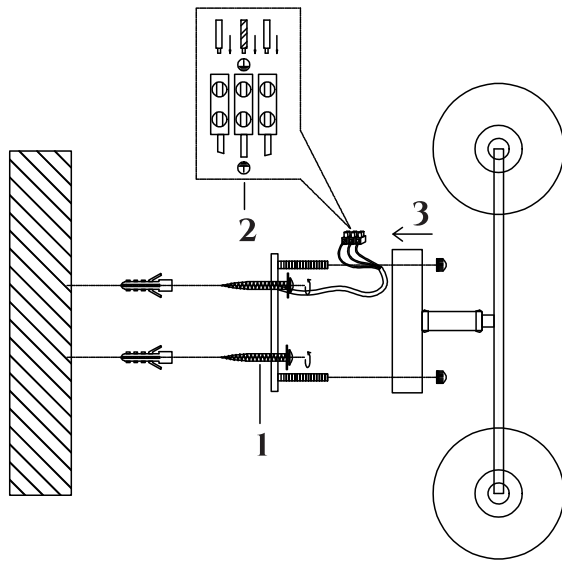

FREYA
TRADITION OF QUALITY

INSTRUCTION

MODEL: FR2300-WL-02-BZ
SCONCE

2 X E14 (40W)

FREYA-LIGHT.COM