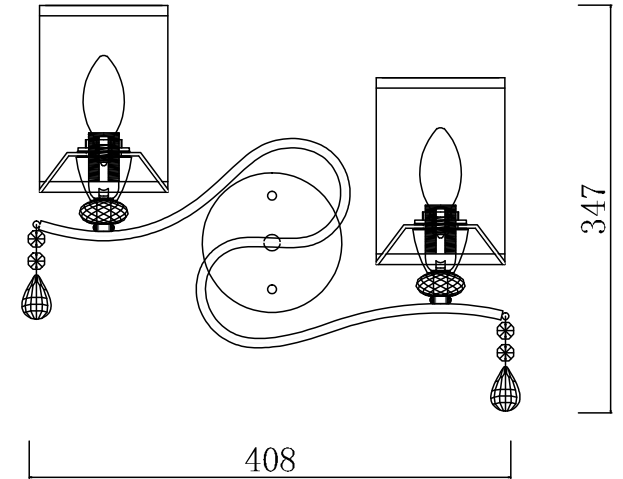

FREYA
TRADITION OF QUALITY

INSTRUCTION

MODEL: FR2300-WL-02-BZ
SCONCE

2 X E14 (40W)

FREYA-LIGHT.COM