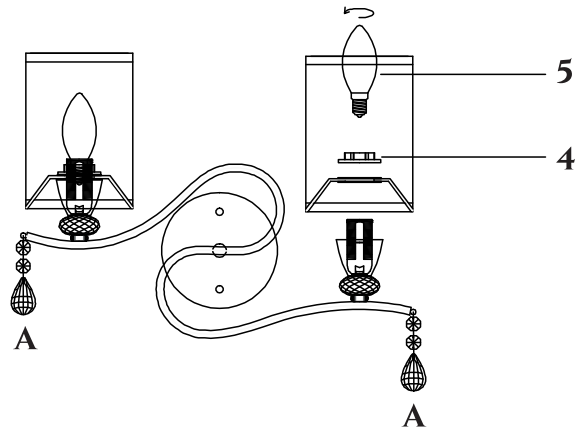

FREYA
TRADITION OF QUALITY

INSTRUCTION

MODEL: FR2300-WL-02-BZ
SCONCE

2 X E14 (40W)

FREYA-LIGHT.COM