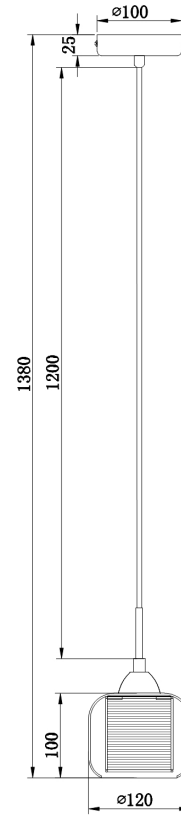

FREYA
TRADITION OF QUALITY

INSTRUCTION

Model: FR5314-PL-01-CH

Ceiling

1 x E14 (60W)

FREYA-LIGHT.COM