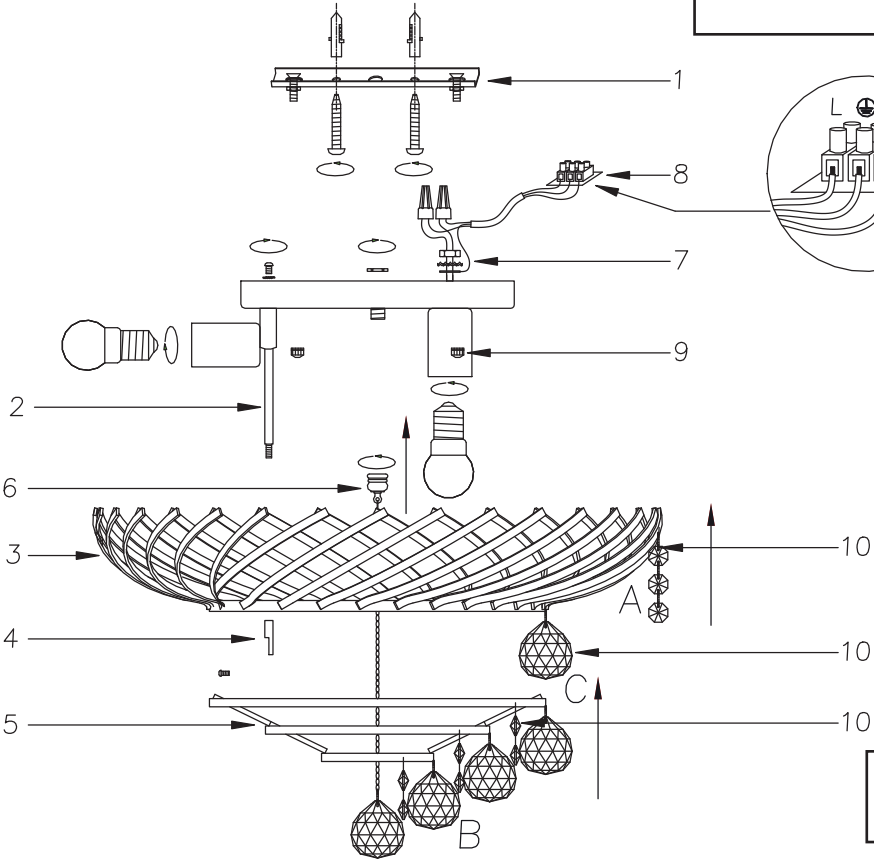

Instruction

Collection: Diamant crystal
 Series: Karolina
 Model: DIA120-09-G
 Suspended

A - 252
 B - 26
 C - 51

 9 x E14 (40w)

MAYTONI
 DECORATIVE LIGHTING

www.maytoni.de