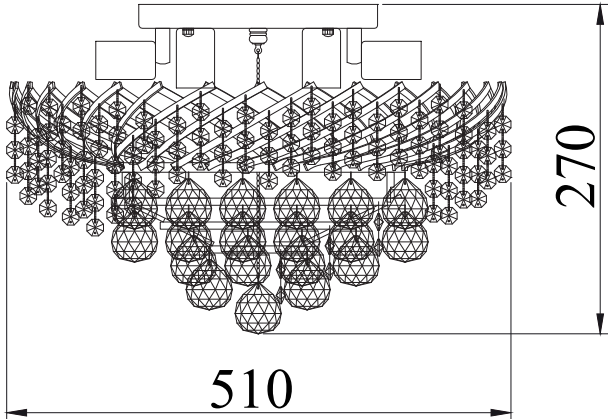

Instruction

Collection: Diamant crystal
 Series: Karolina
 Model: DIA120-09-G
 Suspended

A - 252
 B - 26
 C - 51

 9 x E14 (40w)

MAYTONI
 DECORATIVE LIGHTING

www.maytoni.de