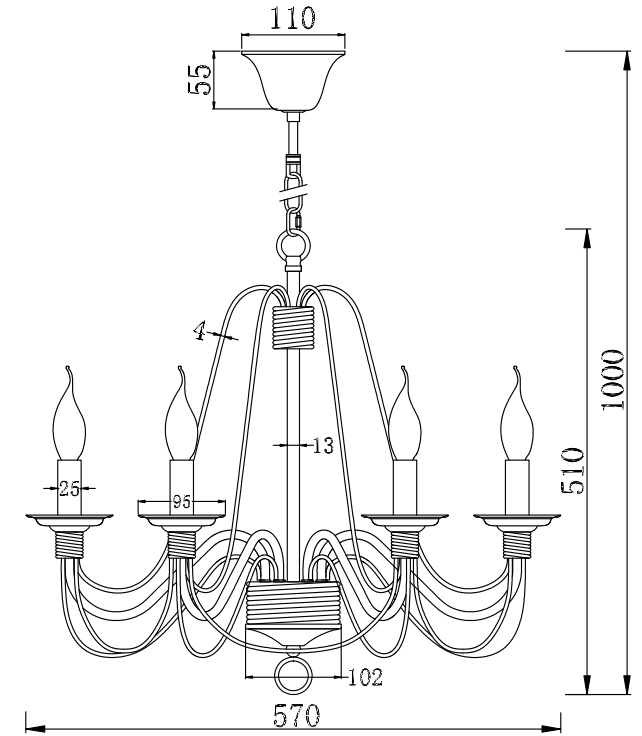

FREYA
TRADITION OF QUALITY

INSTRUCTION

MODEL: FR2046-PL-06-WG
CHANDELIER

6 X E14 (60W)

FREYA-LIGHT.COM