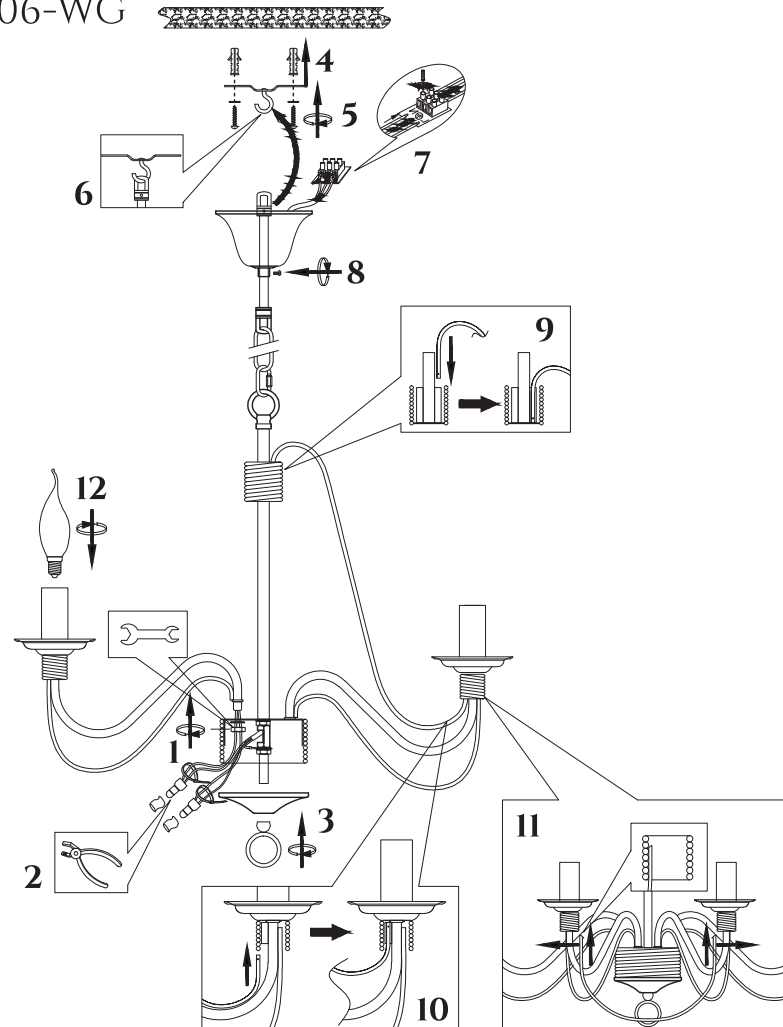

FREYA
TRADITION OF QUALITY

INSTRUCTION

MODEL: FR2046-PL-06-WG
CHANDELIER

6 X E14 (60W)

FREYA-LIGHT.COM