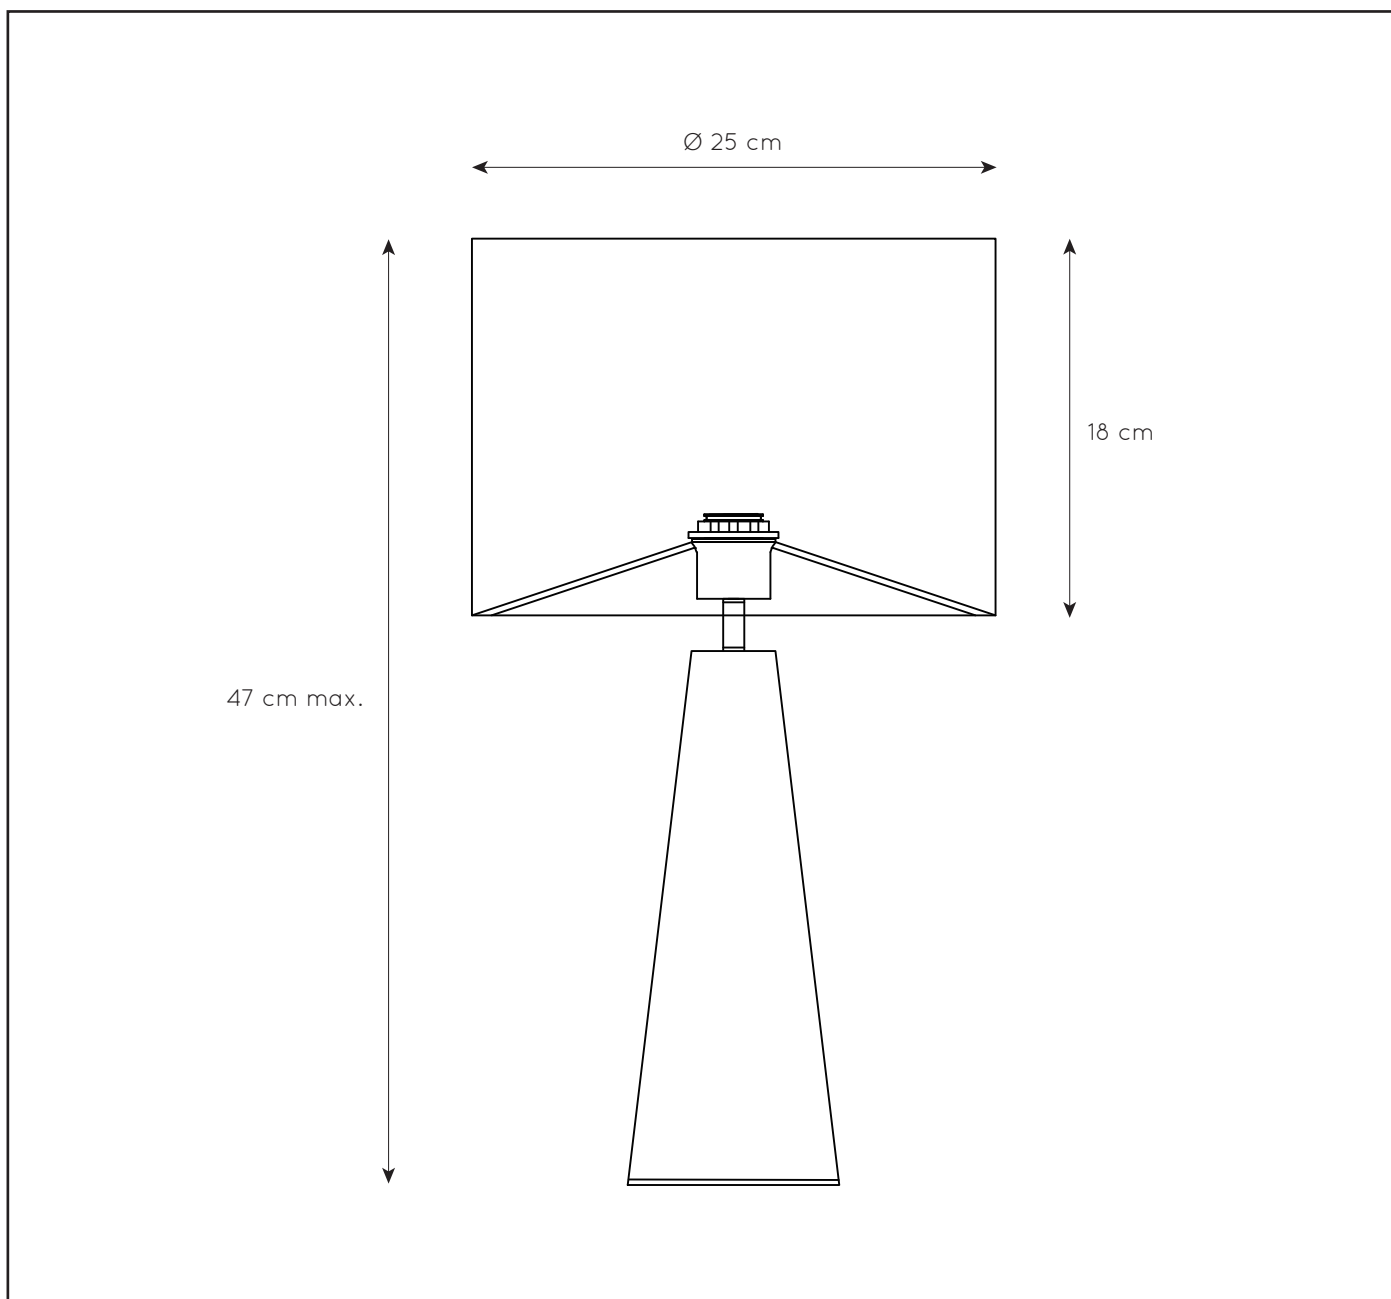

LUCIDE

TECHNICAL DRAWING & DIMENSIONS

VELVET

Item number : 10501/81/37

EAN code : 5411212105301

For more specifications, dimensions please visit
www.lucide.com