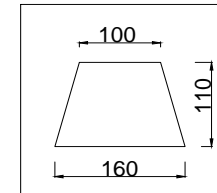

# Instruction

FR5019CL-05CH

5 x E14 (40W)

Model: FR5019CL-05CH

Series: Felisa

Ceiling Lamps