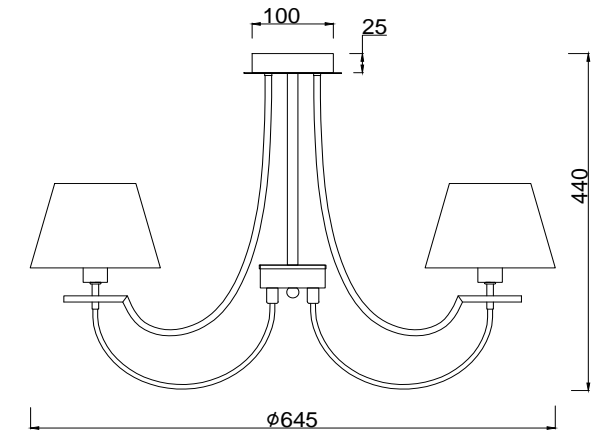

# Instruction

FR5019CL-05CH

5 x E14 (40W)

Model: FR5019CL-05CH

Series: Felisa

Ceiling Lamps