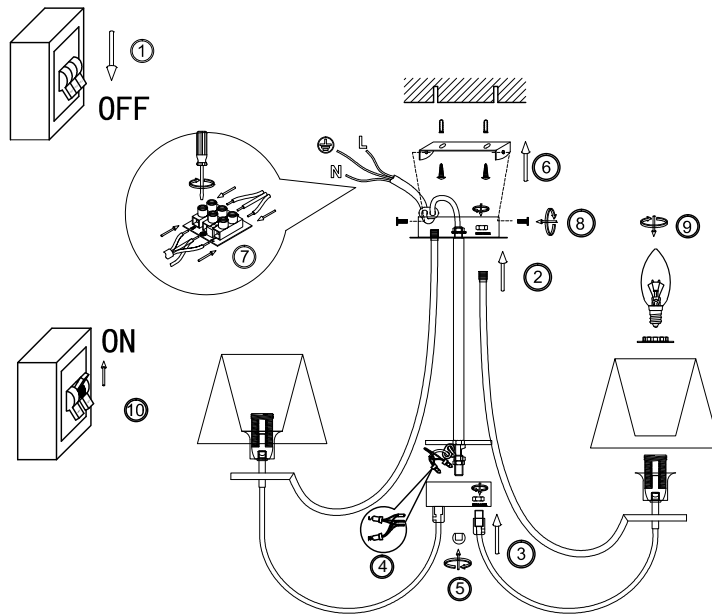

# Instruction

FR5019CL-05CH

5 x E14 (40W)

Model: FR5019CL-05CH

Series: Felisa

Ceiling Lamps