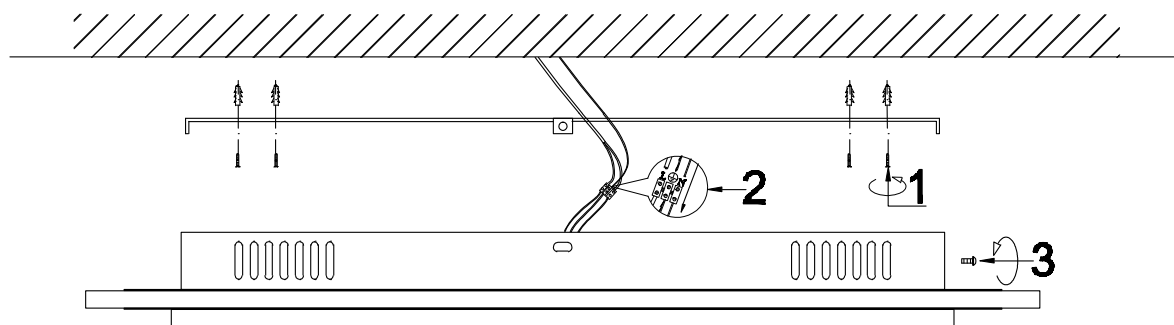

# Instruction

FR6014CL-L98W

MAX 98W  
7600 Lumen

Model: FR6014CL-L98W  
Collection: LED  
Series: Melody

Ceiling Lamps