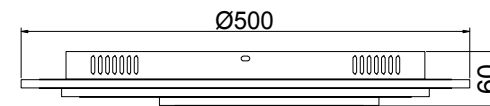

# Instruction

FR6014CL-L98W

MAX 98W  
7600 Lumen

Model: FR6014CL-L98W  
Collection: LED  
Series: Melody

Ceiling Lamps