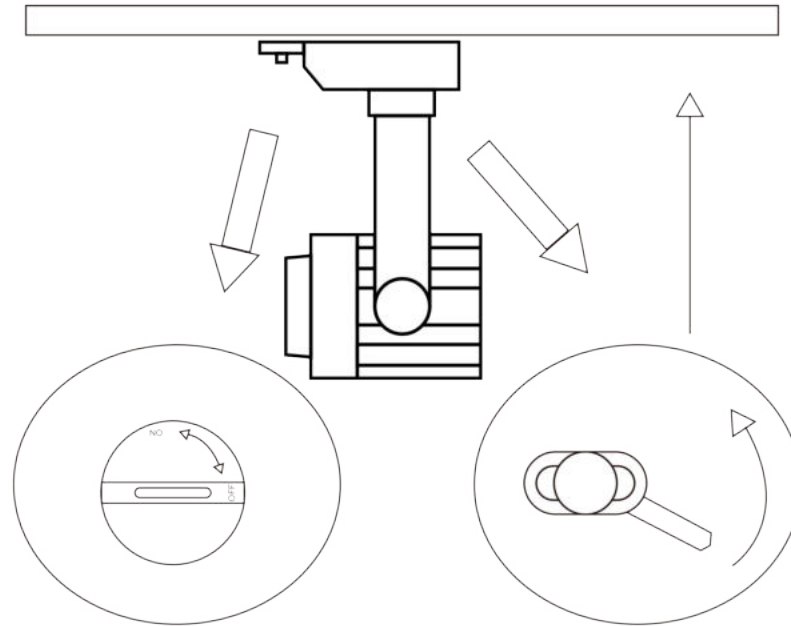

ASSEMBLY INSTRUCTION / ИНСТРУКЦИЯ

A1620PL-1BK A1620PL-1WH

Warning:

1. Turn off the main power at the circuit breaker before installing in order to prevent possible shock;
2. Don't exceed the rated voltage 230V;
3. Don't install on haven't finished ceiling and loose wood ceiling;
4. Do not use corrosive liquids to clean fixture such as acid, and alkaline liquids. Please use soft cloth when cleaning.