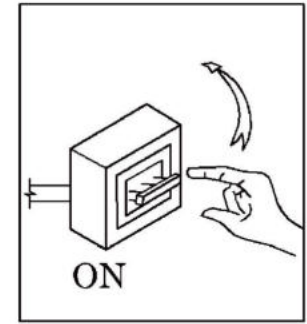

ASSEMBLY INSTRUCTION / ИНСТРУКЦИЯ

A1620PL-1BK A1620PL-1WH

Warning:

1. Turn off the main power at the circuit breaker before installing in order to prevent possible shock;
2. Don't exceed the rated voltage 230V;
3. Don't install on haven't finished ceiling and loose wood ceiling;
4. Do not use corrosive liquids to clean fixture such as acid, and alkaline liquids. Please use soft cloth when cleaning.