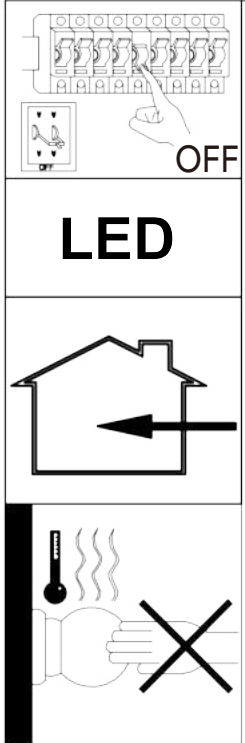

ASSEMBLY INSTRUCTION / ИНСТРУКЦИЯ

A1620PL-1BK A1620PL-1WH

Warning:

1. Turn off the main power at the circuit breaker before installing in order to prevent possible shock;
2. Don't exceed the rated voltage 230V;
3. Don't install on haven't finished ceiling and loose wood ceiling;
4. Do not use corrosive liquids to clean fixture such as acid, and alkaline liquids. Please use soft cloth when cleaning.