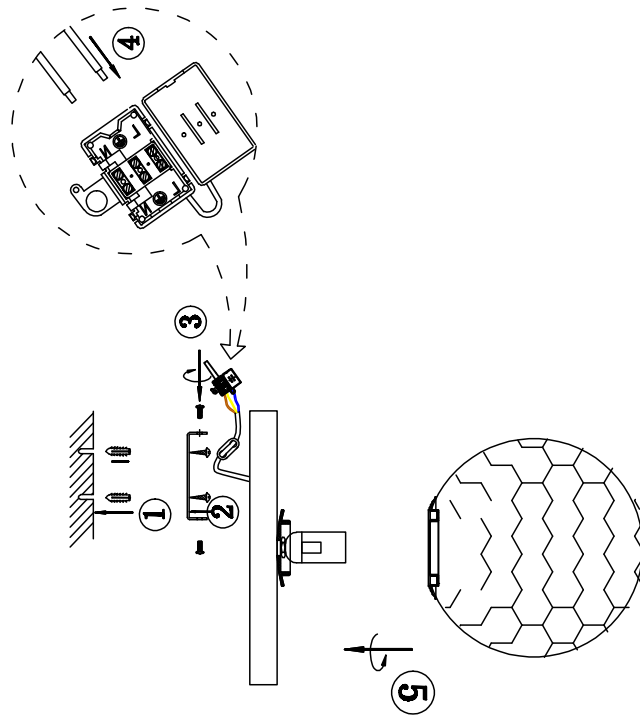

FREYA
TRADITION OF QUALITY

Instruction

FR5123WL-01BS

1 x E14 (40W)

Model: FR5123WL-01BS
Collection: Modern
Series: Zelda

Wall Lamps