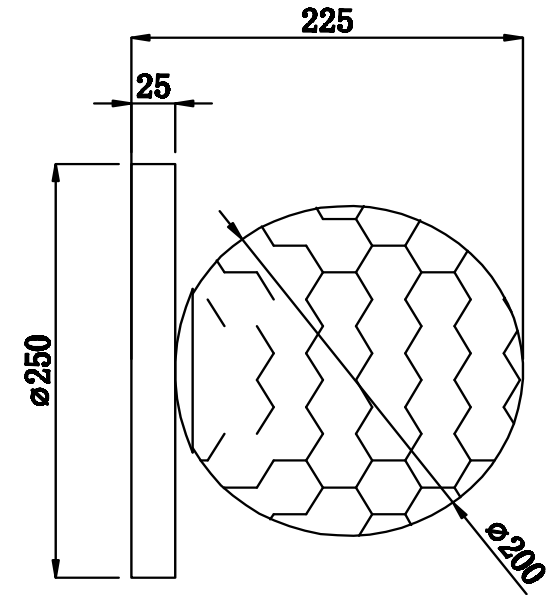

FREYA
TRADITION OF QUALITY

Instruction

FR5123WL-01BS

1 x E14 (40W)

Model: FR5123WL-01BS
Collection: Modern
Series: Zelda

Wall Lamps