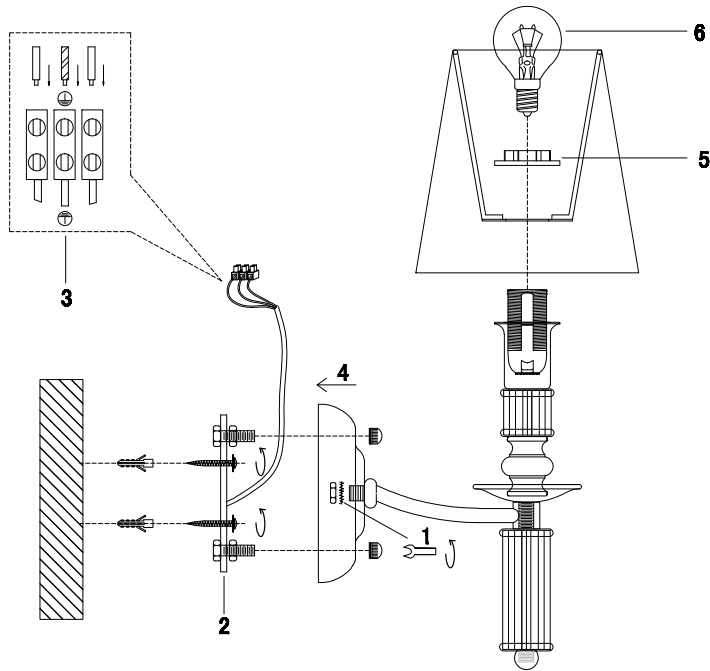

FREYA
TRADITION OF QUALITY

Instruction

FR2539WL-01G

1 x E14 (40W)

Model: FR2539WL-01G

Series: Ksenia

Wall Lamps