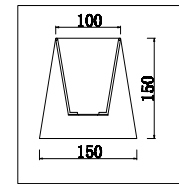

FREYA
TRADITION OF QUALITY

Instruction

FR2539WL-01G

1 x E14 (40W)

Model: FR2539WL-01G

Series: Ksenia

Wall Lamps