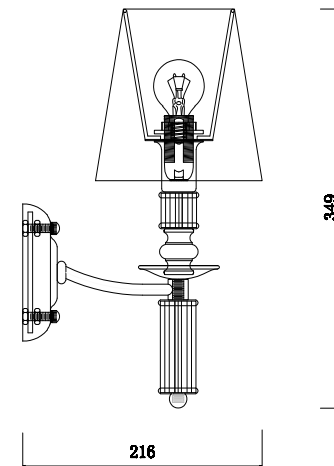

FREYA
TRADITION OF QUALITY

Instruction

FR2539WL-01G

1 x E14 (40W)

Model: FR2539WL-01G

Series: Ksenia

Wall Lamps