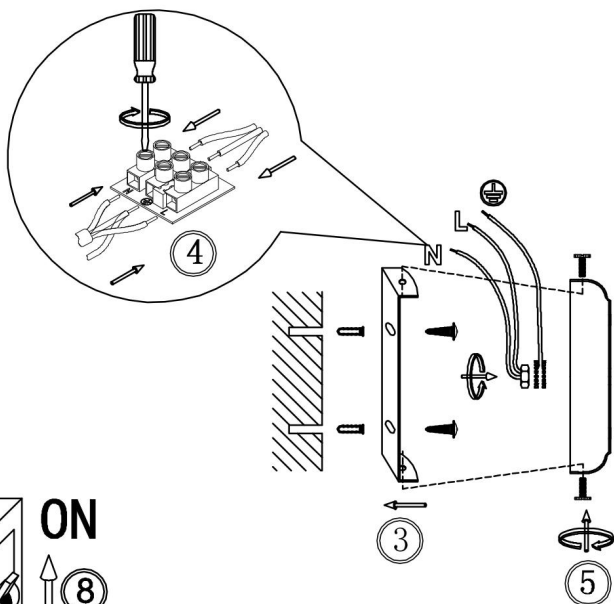

FREYA
TRADITION OF QUALITY

Instruction

FR2027WL-01N

OFF

ON

1xE14 40W

Model: FR2027WL-01N
Collection: Classic

Wall Lamps