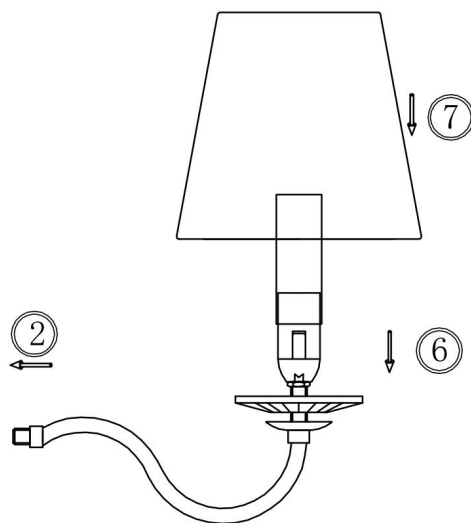

FREYA
TRADITION OF QUALITY

Instruction

FR2027WL-01N

OFF

ON

1xE14 40W

Model: FR2027WL-01N
Collection: Classic

Wall Lamps