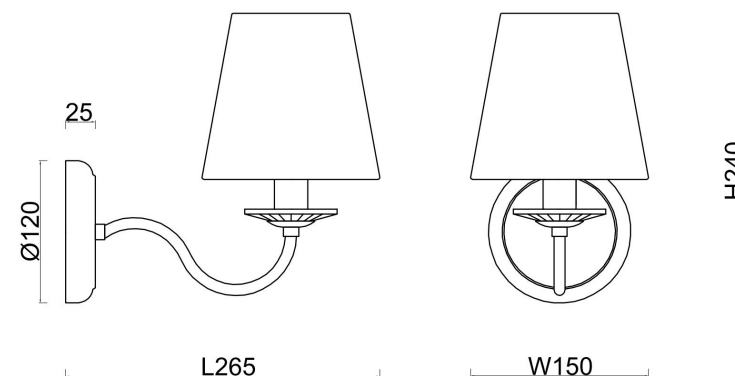

FREYA
TRADITION OF QUALITY

Instruction

FR2027WL-01N

OFF

ON

1xE14 40W

Model: FR2027WL-01N
Collection: Classic

Wall Lamps