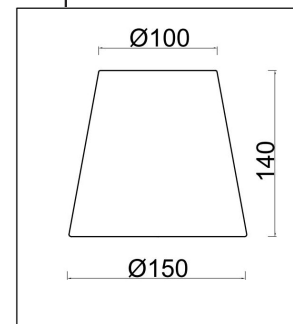

FREYA
TRADITION OF QUALITY

Instruction

FR2027WL-01N

OFF

ON

1xE14 40W

Model: FR2027WL-01N
Collection: Classic

Wall Lamps