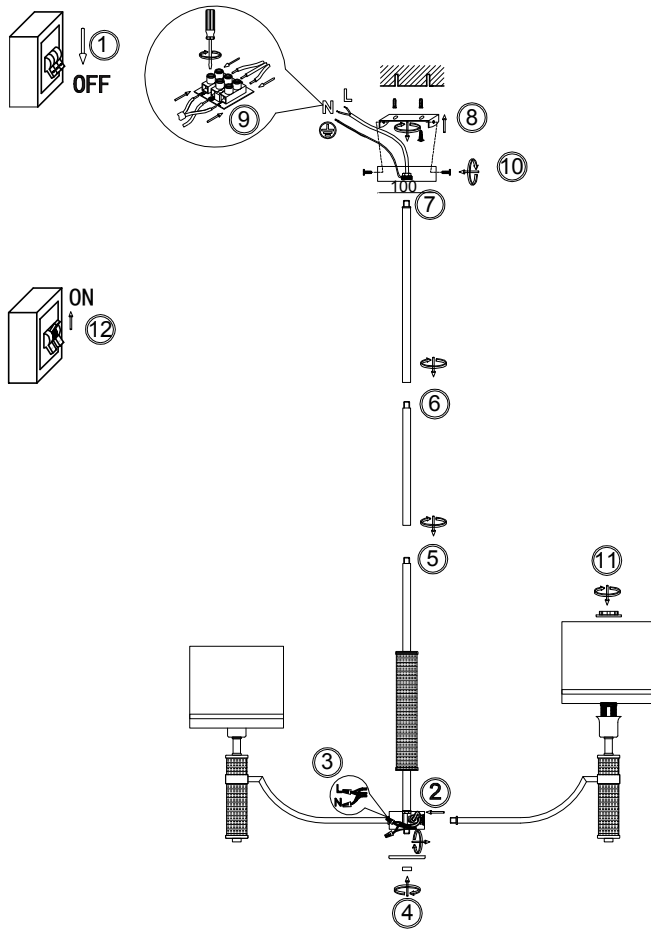

FREYA
TRADITION OF QUALITY

Instruction

FR5108PL-05N

5 x E14 (40W)

Model: FR5108PL-05N
Collection: Modern
Series: Albero

Ceiling Lamps