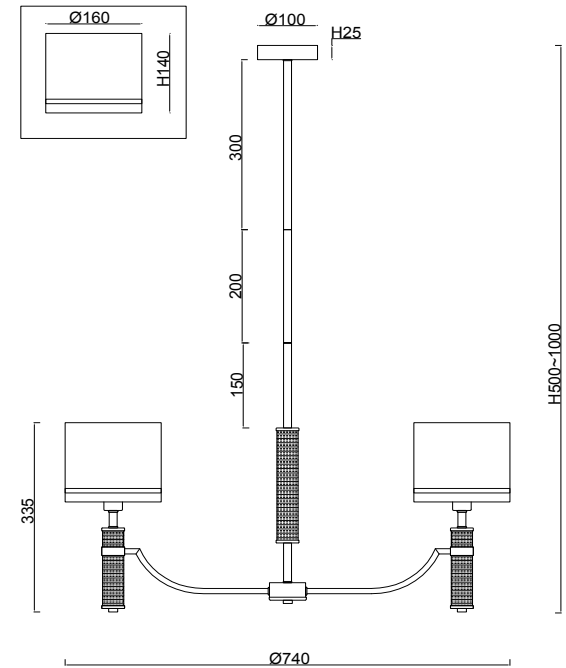

FREYA
TRADITION OF QUALITY

Instruction

FR5108PL-05N

5 x E14 (40W)

Model: FR5108PL-05N
Collection: Modern
Series: Albero

Ceiling Lamps