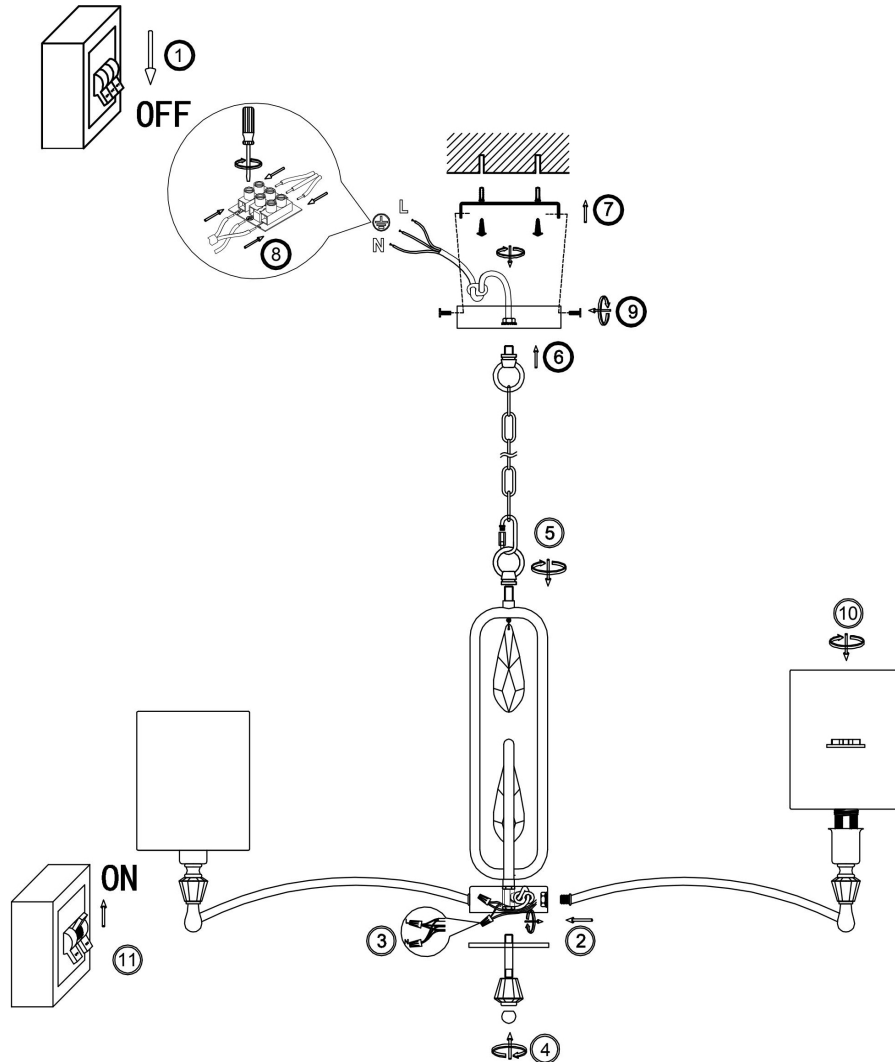

FREYA
TRADITION OF QUALITY

Instruction

FR1007PL-08N

8xE14 40W

Model: FR1007PL-08N
Collection: Crystal

Pendant Lamps