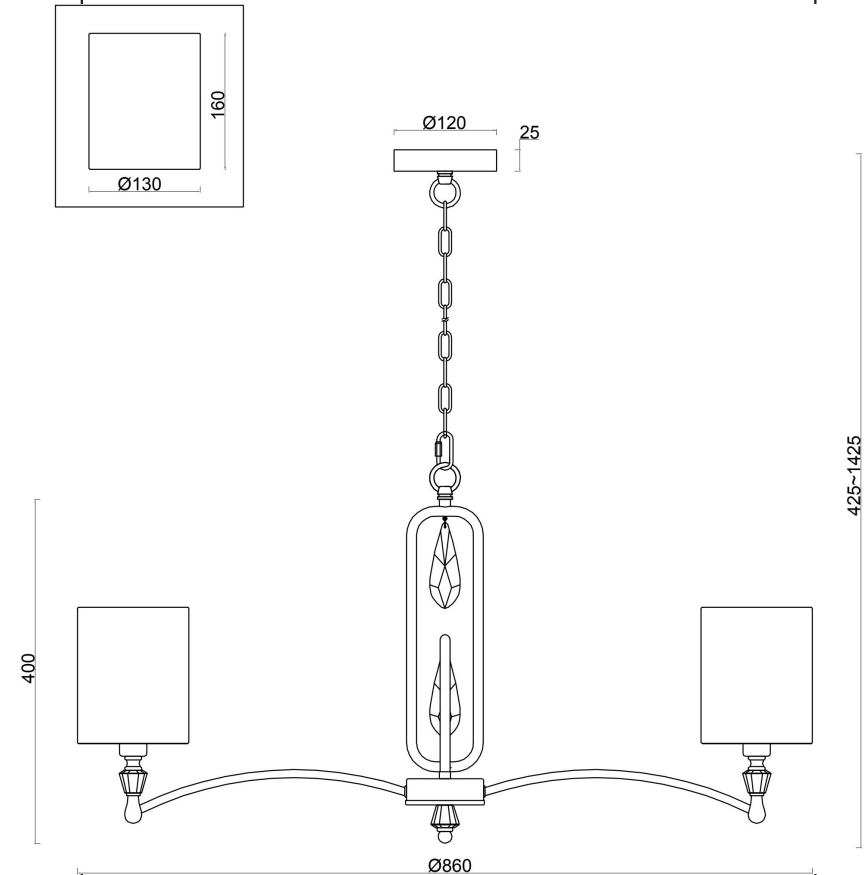

FREYA
TRADITION OF QUALITY

Instruction

FR1007PL-08N

8xE14 40W

Model: FR1007PL-08N
Collection: Crystal

Pendant Lamps