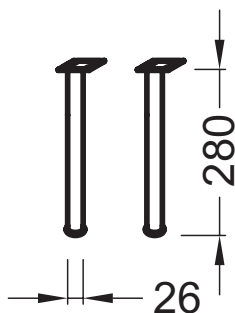

EB923

Collection: NO COLLECTION

Finish*:

CP - Chrome

Features

- DIMENSIONS: 0 x 0 x 28 cm
- MATERIAL: Aluminium
- WEIGHT: 1 kg
- RECOMMENDED BRASSWARE: Stance brassware - elegance and lightness

Technical drawing

Product Specification: Pair of round feet H28 cm. EB923. Collection: NO COLLECTION. DIMENSIONS: 0 x 0 x 28 cm. WEIGHT: 1 kg. MATERIAL: Aluminium. RECOMMENDED BRASSWARE: Stance brassware - elegance and lightness.