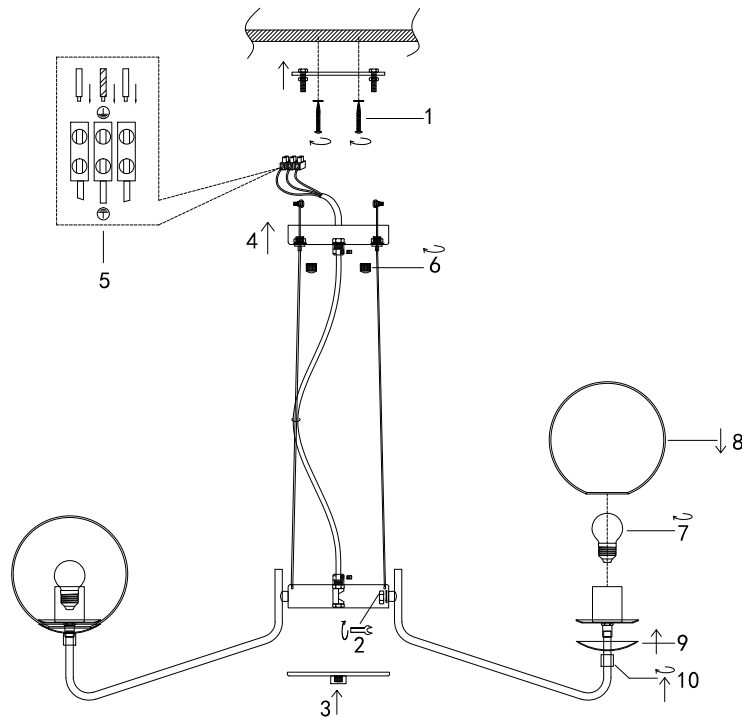

# Instruction

FR5140PL-08GB

8 x E27 (40W)

Model: FR5140PL-08GB

Collection: Modern

Pendant Lamps