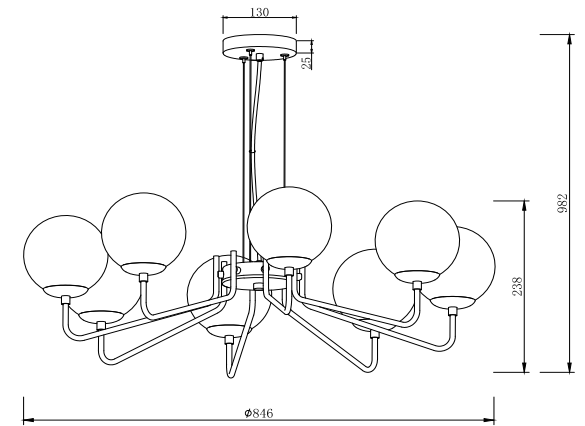

# Instruction

FR5140PL-08GB

8 x E27 (40W)

Model: FR5140PL-08GB

Collection: Modern

Pendant Lamps