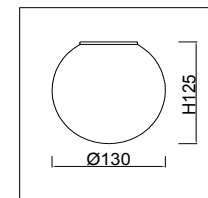

FREYA
TRADITION OF QUALITY

Instruction

FR5014PL-05CH

5 x E14 (40W)

Model: FR5014PL-05CH

Series: Sally

Ceiling Lamps