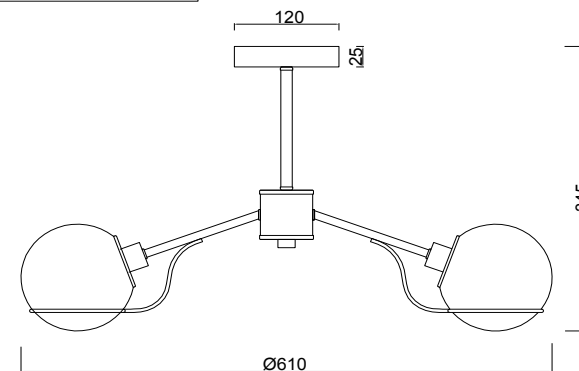

FREYA
TRADITION OF QUALITY

Instruction

FR5014PL-05CH

5 x E14 (40W)

Model: FR5014PL-05CH

Series: Sally

Ceiling Lamps