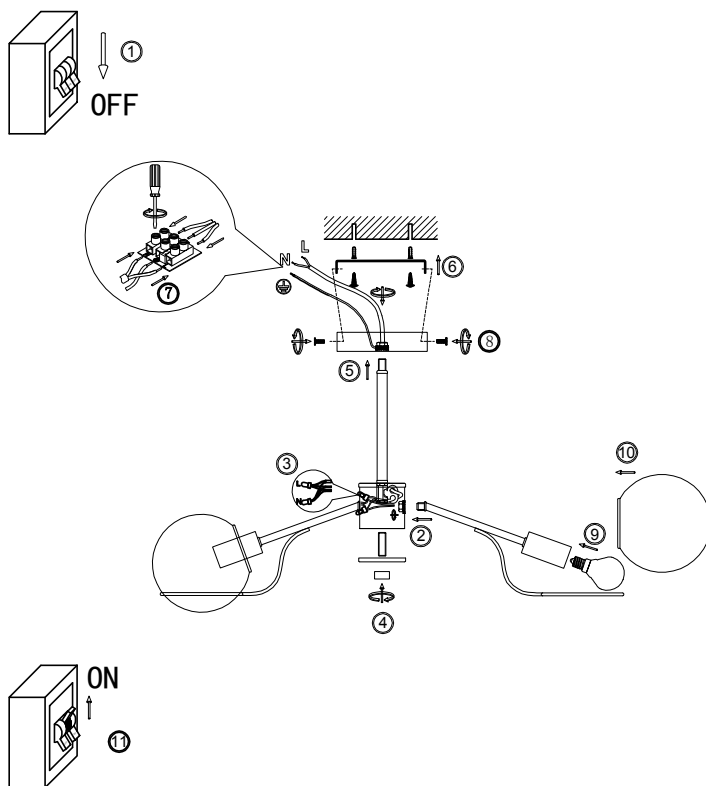

FREYA
TRADITION OF QUALITY

Instruction

FR5014PL-05CH

5 x E14 (40W)

Model: FR5014PL-05CH

Series: Sally

Ceiling Lamps