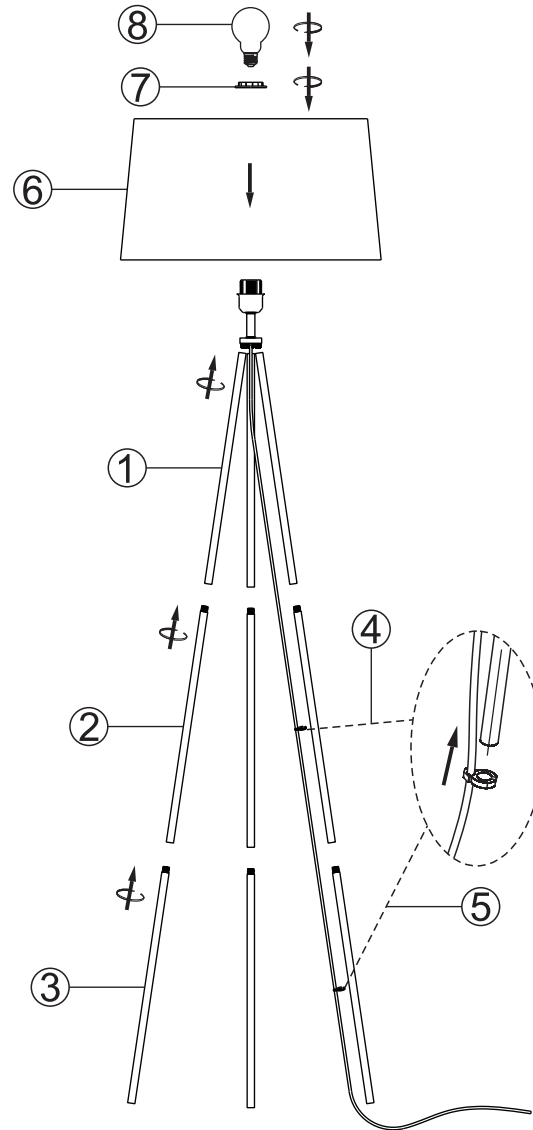

FREYA
TRADITION OF QUALITY

INSTRUCTION

MODEL: FR5152-FL-01-B

1 X E27 (40W)

FREYA-LIGHT.COM