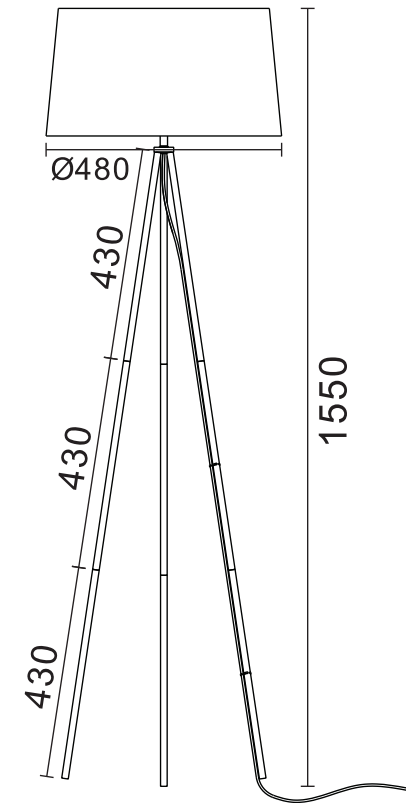

FREYA
TRADITION OF QUALITY

INSTRUCTION

MODEL: FR5152-FL-01-B

1 X E27 (40W)

FREYA-LIGHT.COM