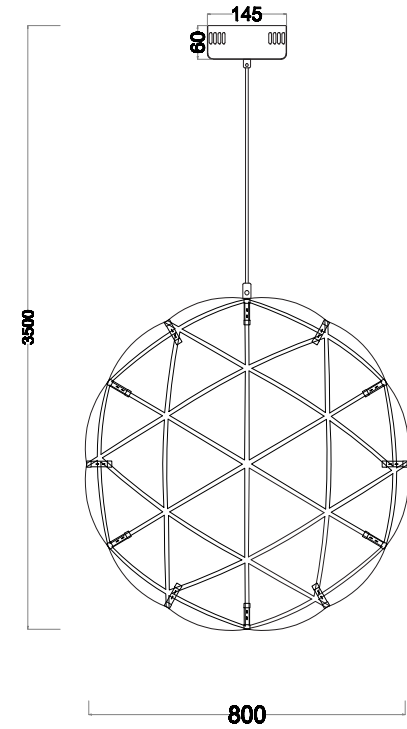

FREYA
TRADITION OF QUALITY

Instruction

FR5099PL-L52CH

MAX 52W
3300 Lumen

Model: FR5099PL-L52CH
Collection: Modern

Pendant Lamps