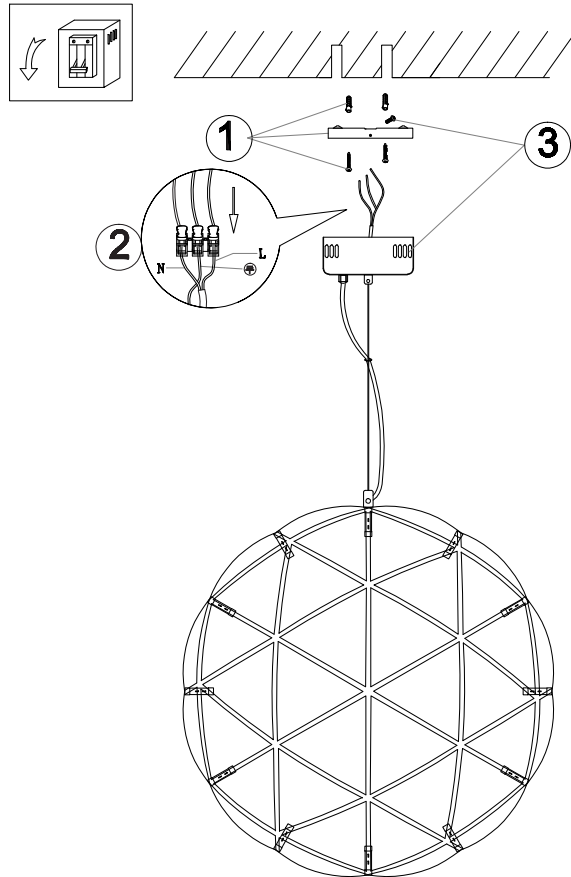

FREYA
TRADITION OF QUALITY

Instruction

FR5099PL-L52CH

MAX 52W
3300 Lumen

Model: FR5099PL-L52CH
Collection: Modern

Pendant Lamps