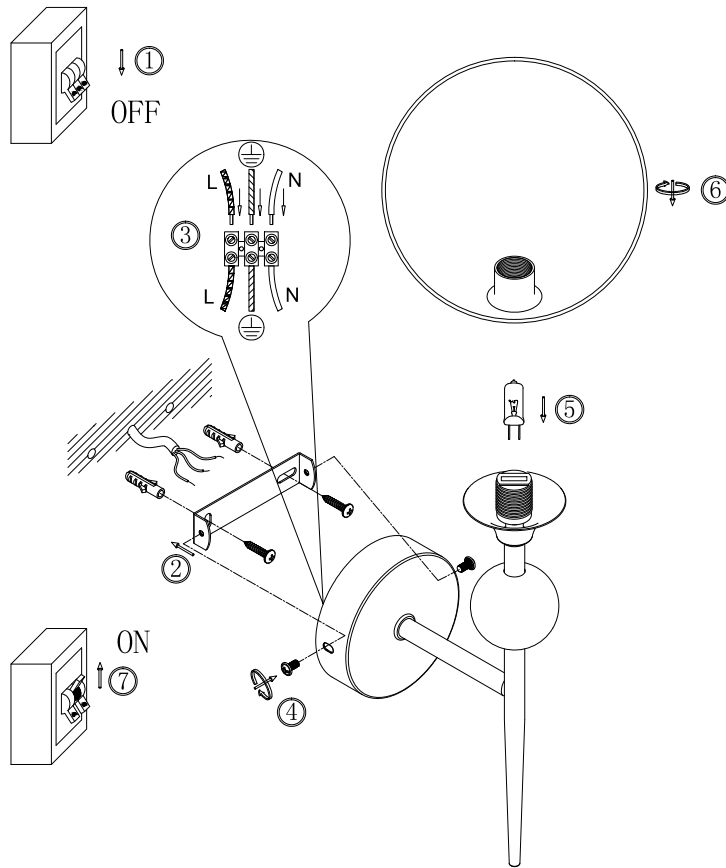

# Instruction

FR5115WL-01BZ

1 x G9 (5W)

Recommended to use with LED bulbs

Model: FR5115WL-01BZ  
Collection: Modern  
Series: Maddison

Wall Lamps