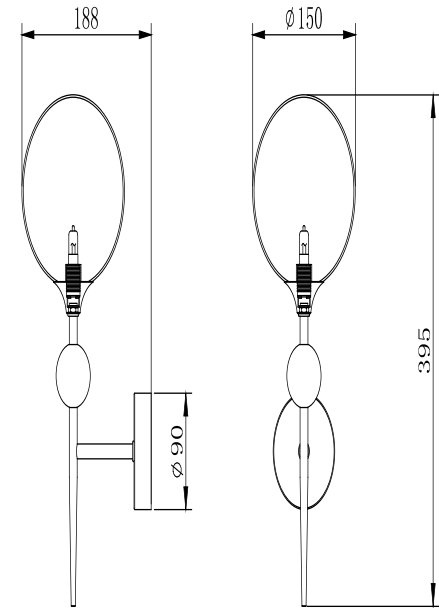

# Instruction

FR5115WL-01BZ

1 x G9 (5W)

Recommended to use with LED bulbs

Model: FR5115WL-01BZ  
Collection: Modern  
Series: Maddison

Wall Lamps