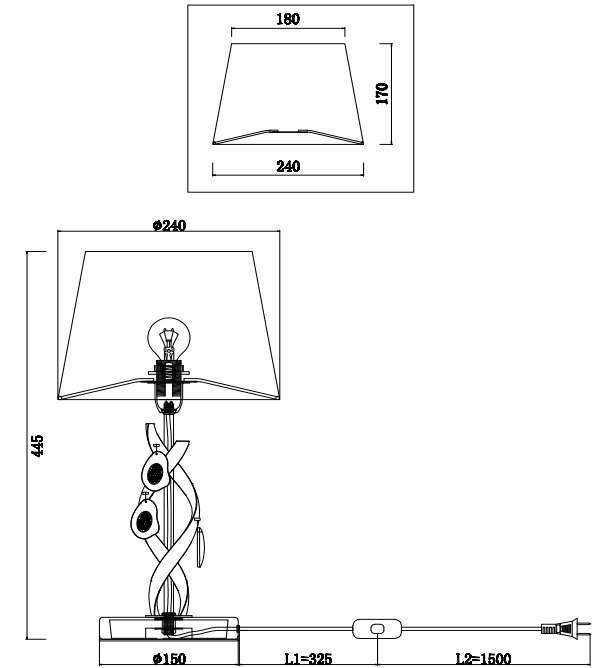

# Instruction

FR2001TL-01G

1 x E14 (40W)

Model: FR2001TL-01G  
Collection: Classic  
Series: Monique

Table Lamps