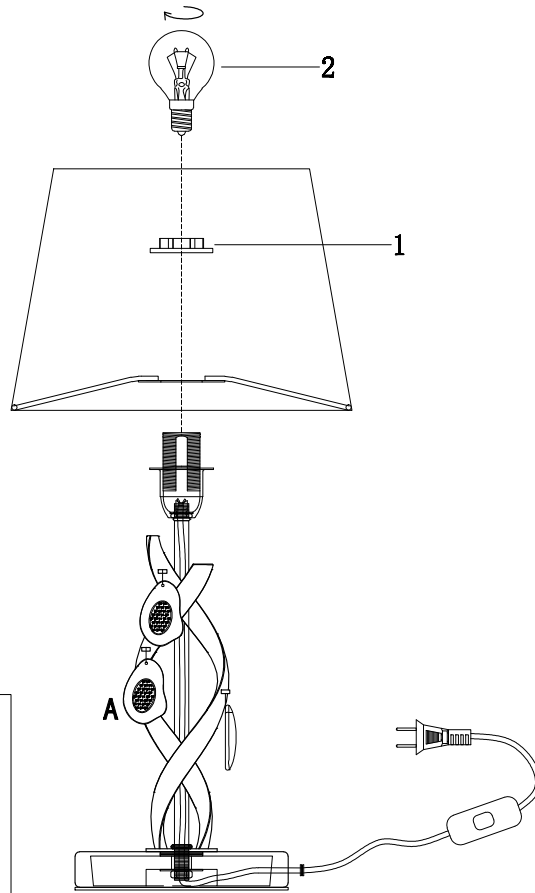

# Instruction

FR2001TL-01G

1 x E14 (40W)

Model: FR2001TL-01G  
Collection: Classic  
Series: Monique

Table Lamps