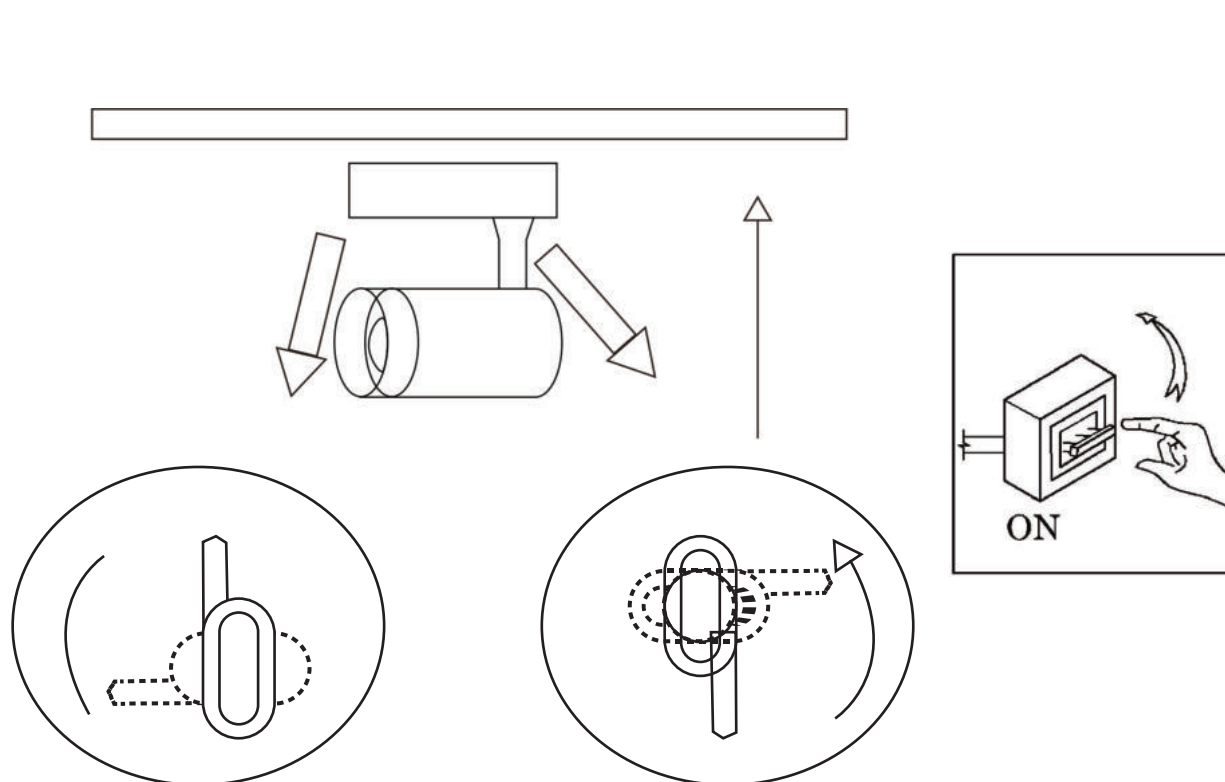

ASSEMBLY INSTRUCTION / ИНСТРУКЦИЯ

A1710PL-1BK	A1720PL-1BK	A1730PL-1BK	A1613PL-1BK	A1640PL-1BK	A2324PL-1BK
A1710PL-1WH	A1720PL-1WH	A1730PL-1WH	A1613PL-1WH	A1640PL-1WH	A2324PL-1WH
A2310PL-1BK	A2320PL-1BK	A2330PL-1BK	A1632PL-1BK	A2315PL-1BK	
A2310PL-1WH	A2320PL-1WH	A2330PL-1WH	A1632PL-1WH	A2315PL-1WH	
A1711PL-1BK	A1721PL-1BK	A1731PL-1BK			
A1711PL-1WH	A1721PL-1WH	A1731PL-1WH			
A2311PL-1BK	A2321PL-1BK	A2331PL-1BK			
A2311PL-1WH	A2321PL-1WH	A2331PL-1WH			

Warning:

1. Turn off the main power at the circuit breaker before installing in order to prevent possible shock;
2. Don't exceed the rated voltage 230V;
3. Don't install on haven't finished ceiling and loose wood ceiling;
4. Do not use corrosive liquids to clean fixture such as acid, and alkaline liquids. Please use soft cloth when cleaning.