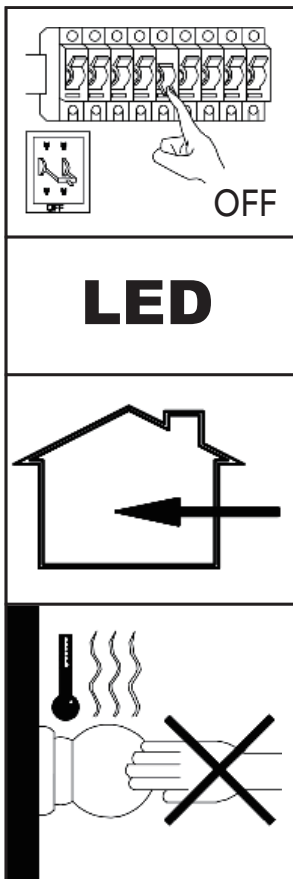

ASSEMBLY INSTRUCTION / ИНСТРУКЦИЯ

A1710PL-1BK	A1720PL-1BK	A1730PL-1BK	A1613PL-1BK	A1640PL-1BK	A2324PL-1BK
A1710PL-1WH	A1720PL-1WH	A1730PL-1WH	A1613PL-1WH	A1640PL-1WH	A2324PL-1WH
A2310PL-1BK	A2320PL-1BK	A2330PL-1BK	A1632PL-1BK	A2315PL-1BK	
A2310PL-1WH	A2320PL-1WH	A2330PL-1WH	A1632PL-1WH	A2315PL-1WH	
A1711PL-1BK	A1721PL-1BK	A1731PL-1BK			
A1711PL-1WH	A1721PL-1WH	A1731PL-1WH			
A2311PL-1BK	A2321PL-1BK	A2331PL-1BK			
A2311PL-1WH	A2321PL-1WH	A2331PL-1WH			

Warning:

1. Turn off the main power at the circuit breaker before installing in order to prevent possible shock;
2. Don't exceed the rated voltage 230V;
3. Don't install on haven't finished ceiling and loose wood ceiling;
4. Do not use corrosive liquids to clean fixture such as acid, and alkaline liquids. Please use soft cloth when cleaning.