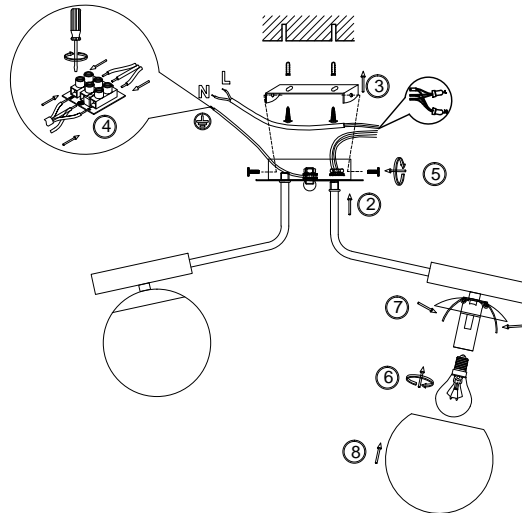

# Instruction

FR5011CL-03B

OFF

ON

3 x E14 (40W)

Model: FR5011CL-03B

Series: Paolina

Ceiling Lamps