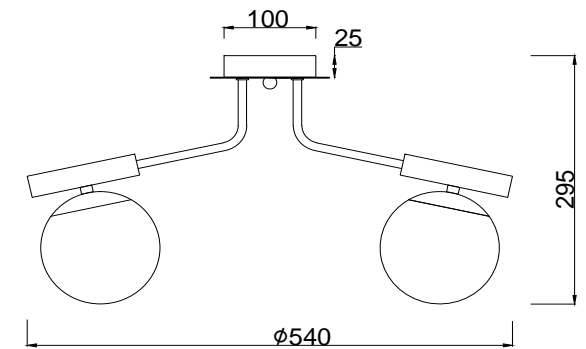

# Instruction

FR5011CL-03B

OFF

ON

3 x E14 (40W)

Model: FR5011CL-03B

Series: Paolina

Ceiling Lamps