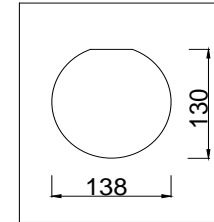

# Instruction

FR5011CL-03B

OFF

ON

3 x E14 (40W)

Model: FR5011CL-03B

Series: Paolina

Ceiling Lamps