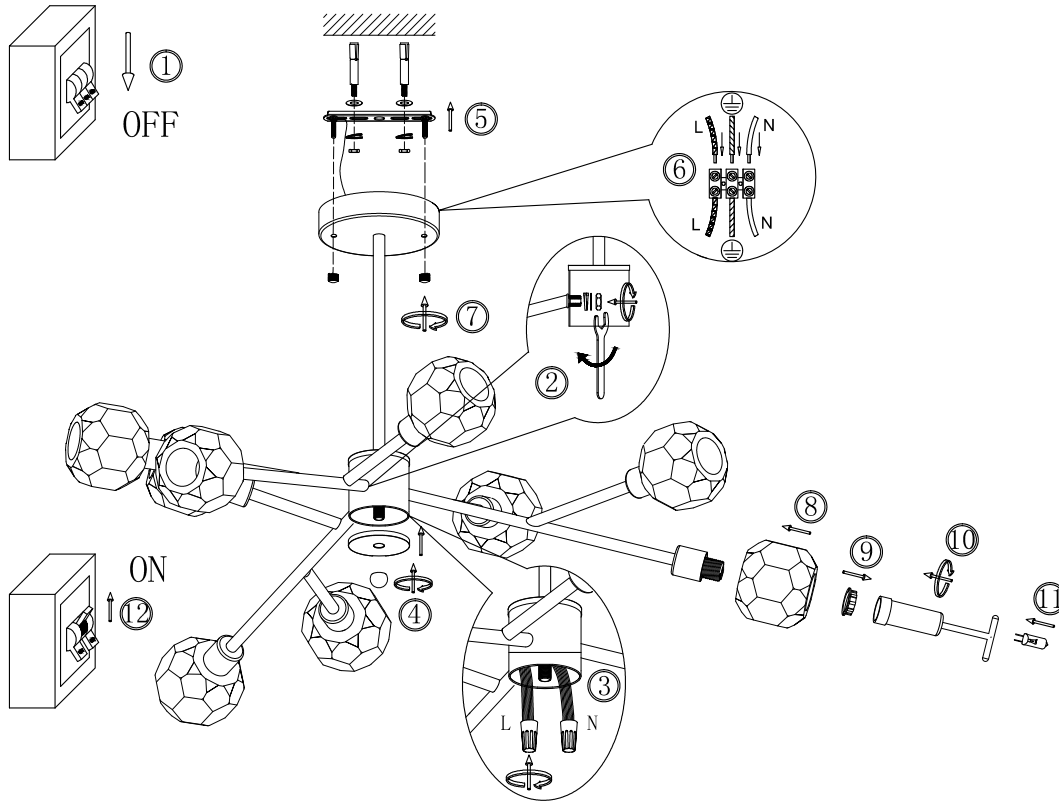

FREYA
TRADITION OF QUALITY

Instruction

FR5114PL-09BZ

9 x G9 (40W)

Recommended to use with LED bulbs

Model: FR5114PL-09BZ

Collection: Modern

Series: Grace