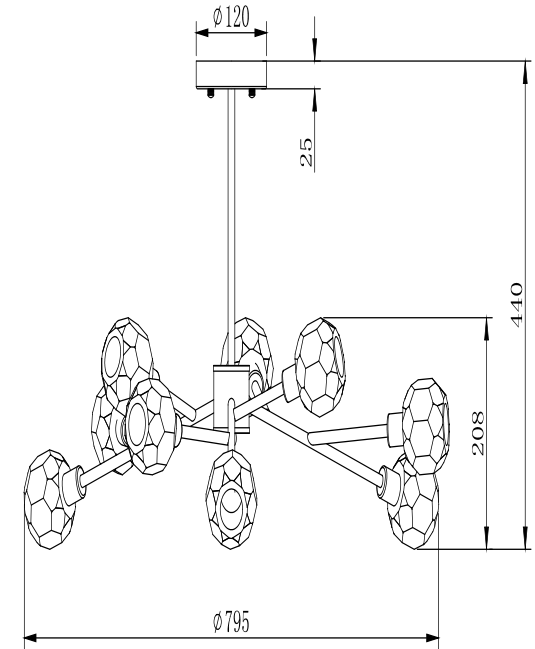

FREYA
TRADITION OF QUALITY

Instruction

FR5114PL-09BZ

9 x G9 (40W)

Recommended to use with LED bulbs

Model: FR5114PL-09BZ

Collection: Modern

Series: Grace