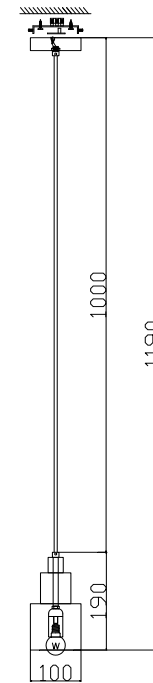

FREYA
TRADITION OF QUALITY

Instruction

FR4006PL-01BS

1 x E14 (40W)

Model: FR4006PL-01BS
Collection: Loft

Pendant Lamps