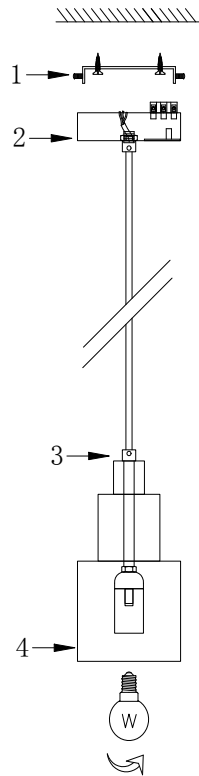

FREYA
TRADITION OF QUALITY

Instruction

FR4006PL-01BS

1 x E14 (40W)

Model: FR4006PL-01BS
Collection: Loft

Pendant Lamps