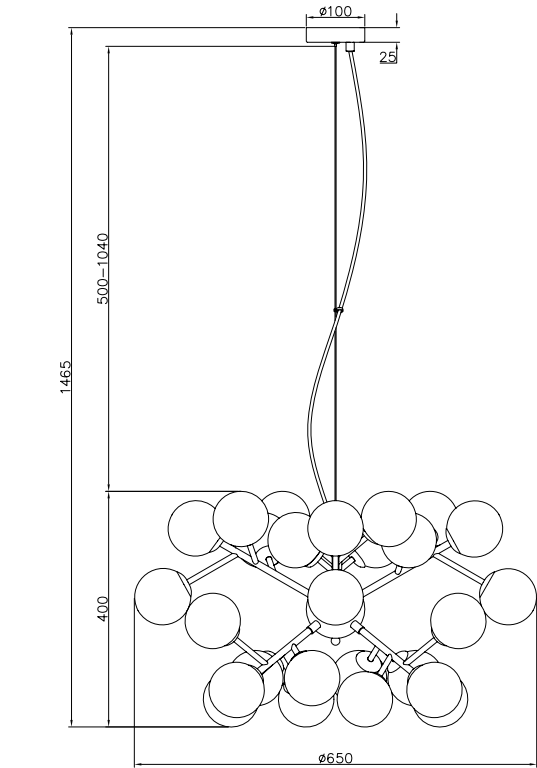

Instruction

MOD545PL-24G

24 x G9 (28W)

Model: MOD545PL-24G
Collection: Modern
Series: Dallas

Pendant Lamps